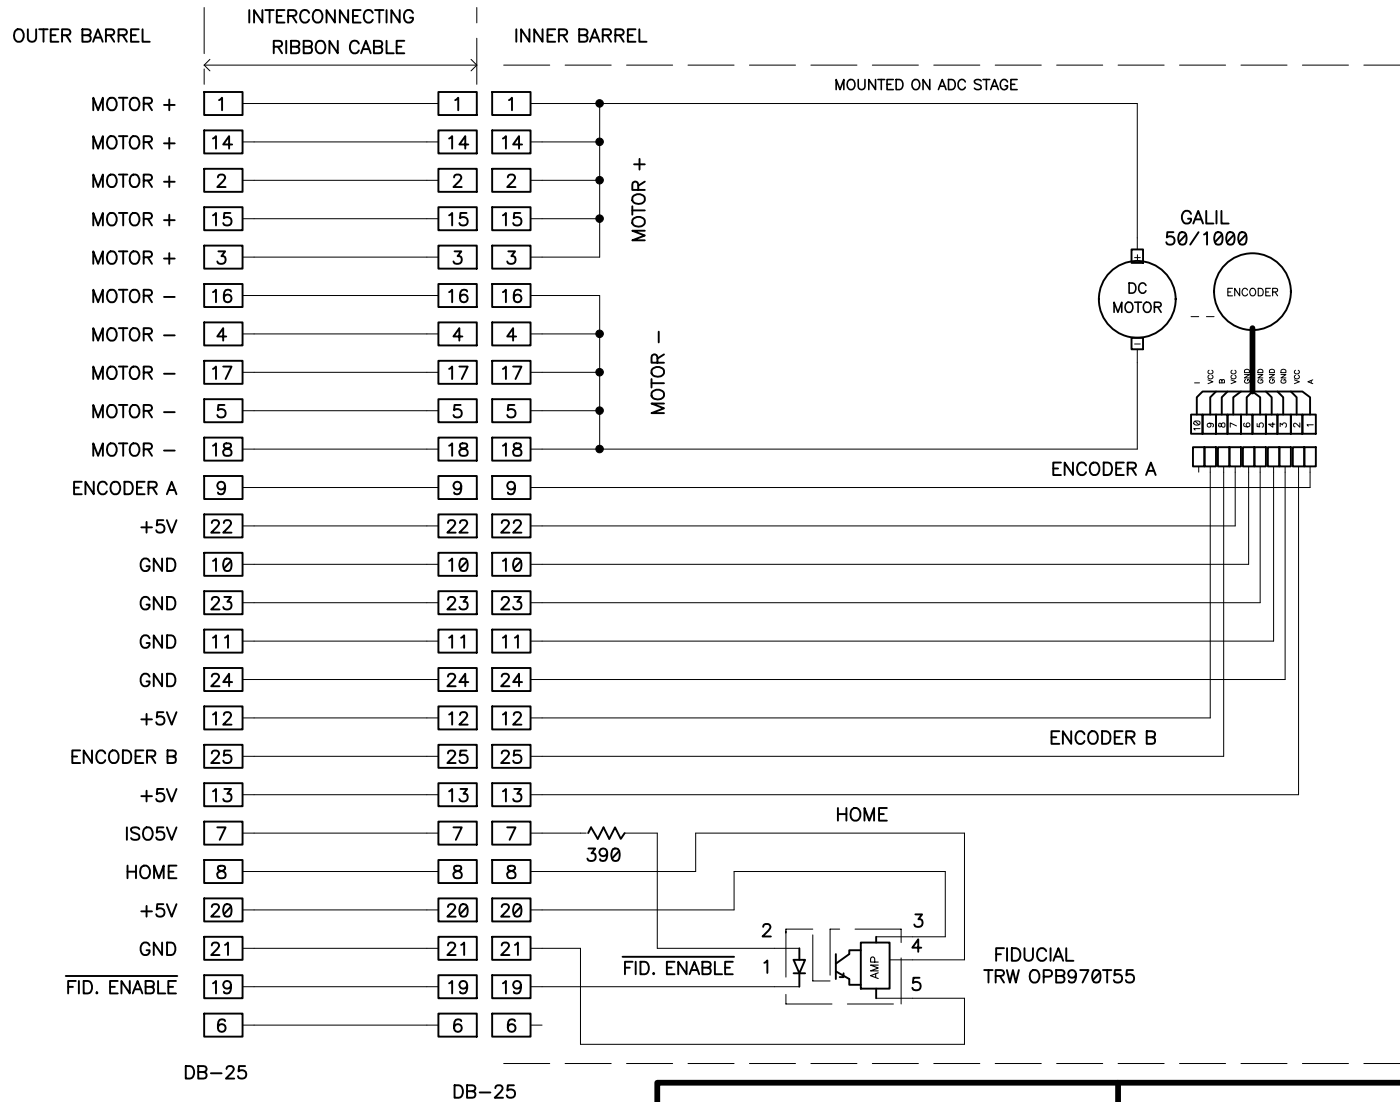

SEE NEXT SHEET

UNIVERSITY OF CALIFORNIA
LICK OBSERVATORY

ADC #2 STAGE WIRING
PRIME FOCUS TOP END

REVISION	
03-31-94	CHANGED TO DB-25 CONNECTORS
02-17-99	CONVERTED TO EDA (V14)
09-03-10	MOVE TO PFCAM AND ADDED CHANGES FROM 1999
09-08-10	COMPLETED WIRING AND SIGNAL NAMES AT DB-25

DES'N BY: T. Ricketts	ORIGIN DATE: 5/7/93	DWG. NO.	NUM. 1 OF 2
Last SN:	MODIFY DATE: 09-08-10	EL-1169-1L - C	
PATH: PFCAM\ADC1	REV. B		

SEE PREVIOUS SHEET

REVISION
09-03-10 MOVE TO PFCAM AND ADDED CHANGES FROM 1999
09-08-10 COMPLETED WIRING AND SIGNAL NAMES AT DB-25

UNIVERSITY OF CALIFORNIA
LICK OBSERVATORY

ADC #2 STAGE WIRING
PRIME FOCUS TOP END

DES'N BY: T. Ricketts	ORIGIN DATE: 5/7/93
Last SN:	MODIFY DATE: 09-08-10
PATH: PFCAM\ADC1	REV. B

DWG. NO.	NUM. 2 OF 2
EL-1169-1L - C	