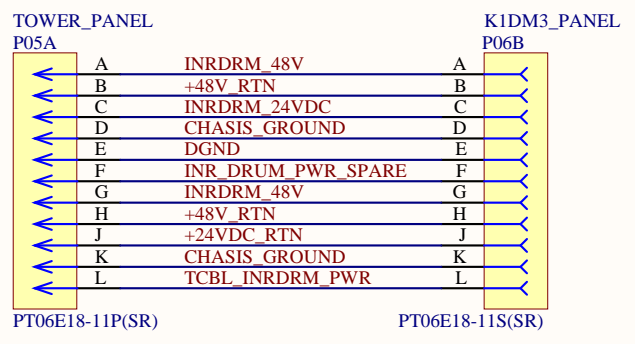

A

A

B

B

C

C

D

D

Description	Inner drum power - Patch cable
Quantity	1
Length	6 feet
material	PLTC3-16-8S (Automation Direct)
conn#1	PT06E18-11P (SR)
conn#2	PT06E18-11S (SR)

Conn#1	Conn#2	pair	wire
A	A	1	white
B	B	1	black
C	C	2	white
D	D	5	white
E	E	3	white
F	F	3	black
G	G	4	white
H	H	4	black
J	J	2	black
K	K	5	black
L	L	6	white
shell	shell		shield