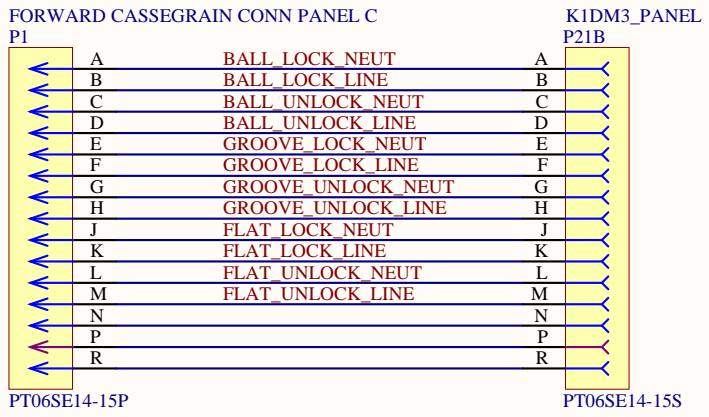

A

A

Description	Defining points cable
Quantity	1
Length	10 feet
material	?
conn#1	PT06SE14-15P
conn#2	PT06SE14-15S

B

B

C

C

D

D

	UC OBSERVATORIES	K1DM3	KECK 1 DEPLOYABLE TERTIARY MIRROR	
	DRAWN: SANDFORD		LW0200 external cabling	
	ENGR: SANDFORD	Defining points cable		
	872-LW0200-ExternalCabling.PrjPcb	872-LW0301	REV 00	A
872-LW0223-DefiningPoints_r00.SchDoc				