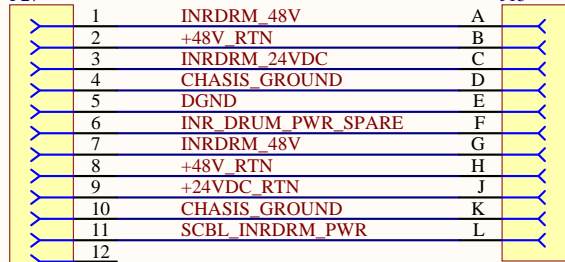

ROT_FOB
P32

39-01-2120

PT02E-18-11S

FRONT_PANEL
J05

TOWER
CABLE

TWO IDENTICAL CABLES IN SYSTEM.
CONNECTOR LABELS DIFFER AS SHOWN.

ALL WIRES 16 AWG STRANDED

"P32"	"J05"	TOWER
"P27"	"J15"	SERVICE

MOLEX	AMPHENOL
39012120	PT00E18-11S

CONN1 PIN	CONN2 PIN	WIRE COLOR
1	A	BLACK
2	B	BROWN
3	C	RED
4	D	ORANGE
5	E	YELLOW
6	F	GREEN
7	G	BLUE
8	H	VIOLET
9	J	GRAY
10	K	WHITE
11	L	BLACK

ROT_FOB
P27

39-01-2120

PT02E-18-11S