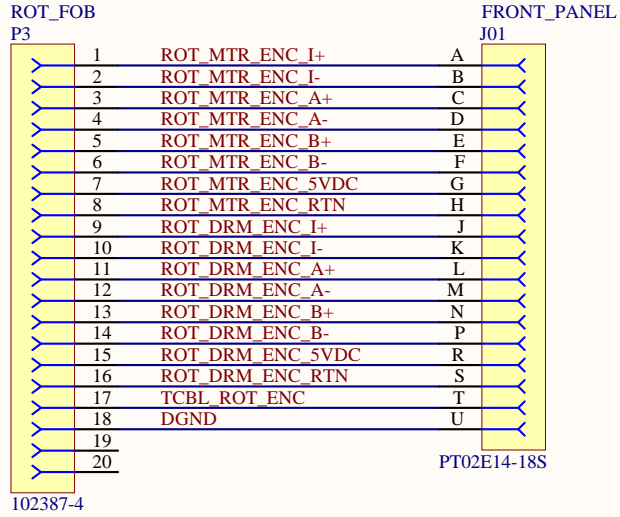

TOWER
CABLE

TWO IDENTICAL CABLES IN SYSTEM. CONNECTOR LABELS DIFFER AS SHOWN.

ALL WIRES 20 AWG STRANDED

"P3" "J01" TOWER
"P5" "J11" SERVICE

AMP AMPHENOL
102387-4 PT00E14-18S

CONN1 PIN	CONN2 PIN	WIRE COLOR
-----------	-----------	------------

1	A	BLACK
2	B	BROWN
3	C	RED
4	D	ORANGE
5	E	YELLOW
6	F	GREEN
7	G	BLUE
8	H	VIOLET
9	J	GRAY
10	K	WHITE
11	L	BLACK
12	M	BROWN
13	N	RED
14	P	ORANGE
15	R	YELLOW
16	S	GREEN
17	T	BLUE
18	U	VIOLET

SERVICE
CABLE