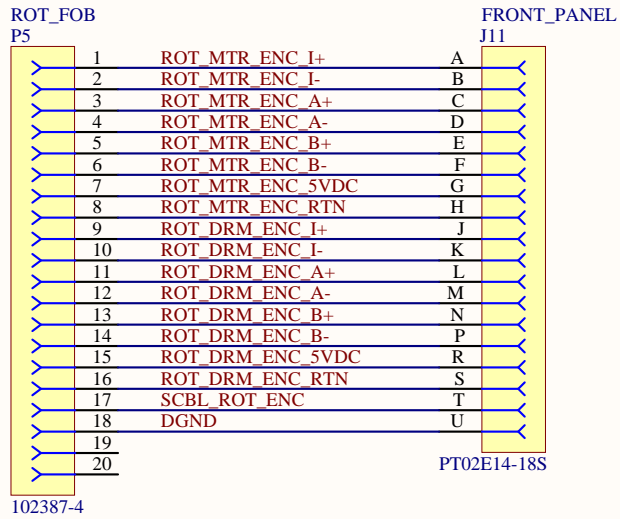

TOWER
CABLE

TWO IDENTICAL CABLES IN SYSTEM. CONNECTOR LABELS DIFFER AS SHOWN.

ALL WIRES 20 AWG STRANDED

"P3" "J01" TOWER
"P5" "J11" SERVICE

AMP AMPHENOL
102387-4 PT00E14-18S

CONN1 PIN	CONN2 PIN	WIRE COLOR
-----------	-----------	------------

1	A	BLACK
2	B	BROWN
3	C	RED
4	D	ORANGE
5	E	YELLOW
6	F	GREEN
7	G	BLUE
8	H	VIOLET
9	J	GRAY
10	K	WHITE
11	L	BLACK
12	M	BROWN
13	N	RED
14	P	ORANGE
15	R	YELLOW
16	S	GREEN
17	T	BLUE
18	U	VIOLET

SERVICE
CABLE