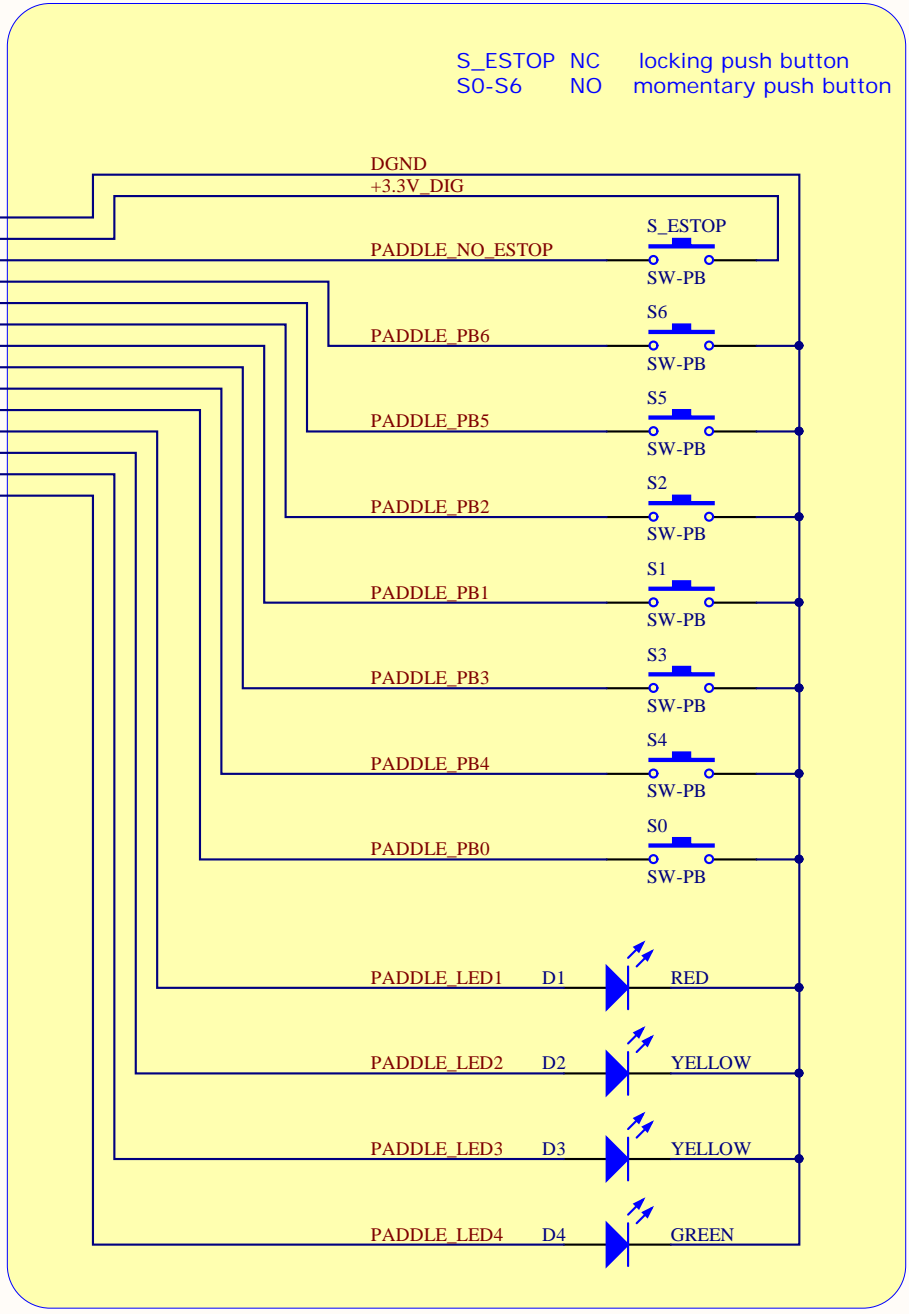

MIEBOX\_FRONT\_PANEL  
P13

**BUTTON LAYOUT**

0	ESTOP
1	2
3	4
5	6

**BUTTON - SOFTWARE MAPPING**

ESTOP	ESTOP
0	PADDLE_SHIFT
1	PADDLE_OUTBEAM
2	PADDLE_INBEAM
3	PADDLE_DRUM_6_12
4	PADDLE_STEPDRUM
5	PADDLE_JOGDRUM
6	PADDLE_STOP

**PART NUMBERS**

- Pendant (paddle)  
Giovenzana PLB08
- Normal open (NO) contact (green housing)  
Giovenzana Pegasus PCW10
- Normal closed (NC) contact (red housing)  
Giovenzana Pegasus PCW01

	UC OBSERVATORIES	K1DM3	KECK 1 DEPLOYABLE TERTIARY MIRROR		
	DRAWN: SANDFORD		LE0600 Hand paddle		
	ENGR: SANDFORD		hand paddle		
	872-LE0600-HandPaddle.PrjPcb		872-LE0601	REV 00	A 1/1
	872-LE0601-HandPaddle_r00.SchDoc				