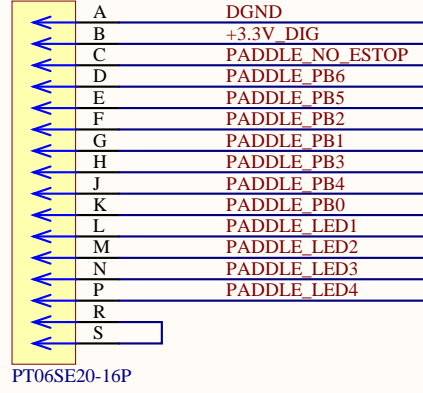

A

B

C

D

A

B

C

D

MIEBOX\_FRONT\_PANEL  
P13

**BUTTON LAYOUT**

0	ESTOP
1	2
3	4
5	6

**BUTTON - SOFTWARE MAPPING**

ESTOP	ESTOP
0	PADDLE_SHIFT
1	PADDLE_OUTBEAM
2	PADDLE_INBEAM
3	PADDLE_DRUM_6_12
4	PADDLE_STEPDRUM
5	PADDLE_JOGDRUM
6	PADDLE_STOP

**PART NUMBERS**

- Pendant (paddle)  
Giovenzana PLB08
- Normal open (NO) contact (green housing)  
Giovenzana Pegasus PCW10
- Normal closed (NC) contact (red housing)  
Giovenzana Pegasus PCW01

	UC OBSERVATORIES	K1DM3	KECK 1 DEPLOYABLE TERTIARY MIRROR		
	DRAWN: SANDFORD		LE0600 Hand paddle		
	ENGR: SANDFORD		hand paddle		
	872-LE0600-HandPaddle.PrjPcb		872-LE0601	REV 00	A 1/1
	872-LE0601-HandPaddle_r00.SchDoc				