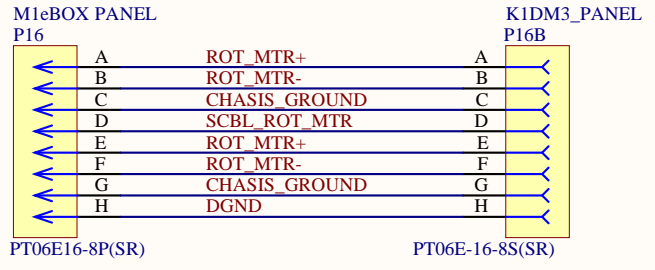

Description: Rotation Motor - Service  
 Quantity: 1  
 Length: 60 feet  
 material: PLTC3-16-4S  
 conn#1: PT06E16-8P (SR)  
 conn#2: PT06E16-8S (SR)

	UC OBSERVATORIES	K1DM3	KECK 1 DEPLOYABLE TERTIARY MIRROR	
	DRAWN: SANDFORD		LW0200 external cabling	
	ENGR: SANDFORD	Rotation motor cable - service		
	872-LW0200-ExternalCabling.PrjPcb	872-LW0216	REV 00	A 1/1
872-LW0216-RotationMotorService_r00.SchDoc				