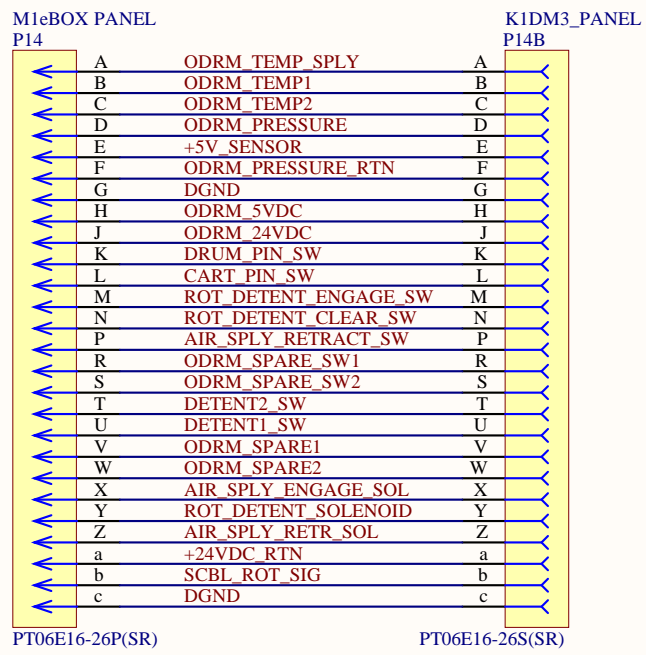

Description Outer drum signals - Service Cable  
 Quantity 1  
 Length 60 feet  
 material Belden 9515 (15 pr. 24 AWG, 13 pr. used)  
 conn#1 PT06SE16-26P (SR)  
 conn#2 PT06SE16-26S (SR)

Conn#1	Conn#2	pair	wire
A	A	black & red	red
B	B	black & red	black
C	C	black & white	white
D	D	black & white	black
E	E	black & green	green
F	F	black & green	black
G	G	black & blue	blue
H	H	black & blue	black
J	J	black & yellow	yellow
K	K	black & yellow	black
L	L	black & brown	brown
M	M	black & brown	black
N	N	black & orange	orange
P	P	black & orange	black
R	R	red & white	white
S	S	red & white	red
T	T	red & green	green
U	U	red & green	red
V	V	red & blue	blue
W	W	red & blue	red
X	X	red & yellow	yellow
Y	Y	red & yellow	red
Z	Z	red & brown	brown
a	a	red & brown	red
b	b	red & orange	orange
c	c	red & orange	red
shell	shell		shield

	UC OBSERVATORIES	K1DM3	KECK 1 DEPLOYABLE TERTIARY MIRROR		
	DRAWN: SANDFORD		LW0200 external cabling		
	ENGR: SANDFORD	Outer drum signal cable - service			
	872-LW0200-ExternalCabling.PrjPcb 872-LW0214-OuterDrumSignalService_r00.SchDoc	872-LW0214	REV 00	A	1/1