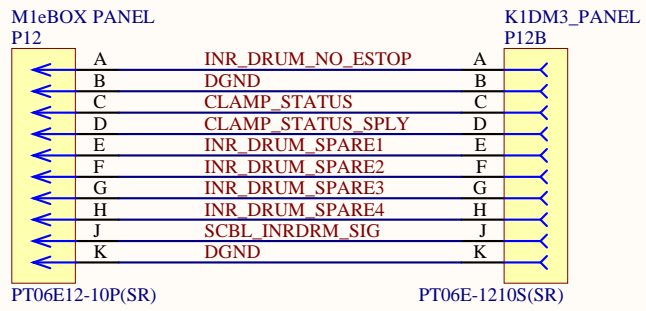

Description Inner Drum Signals - Service cable  
 Quantity 1  
 Length 60 feet  
 material Belden 9540  
 conn#1 PT06E12-10P (SR)  
 conn#2 PT06E12-10S (SR)

Conn#1	Conn#2	Wire
A	A	black
B	B	brown
C	C	red
D	D	orange
E	E	yellow
F	F	green
G	G	blue
H	H	violet
J	J	gray
K	K	white
shell	shell	shield

	UC OBSERVATORIES	K1DM3	KECK 1 DEPLOYABLE TERTIARY MIRROR	
	DRAWN: SANDFORD		LW0200 external cabling	
	ENGR: SANDFORD	Inner drum signal cable - service		
	872-LW0200-ExternalCabling.PrjPcb 872-LW0212-InnerDrumSignalService_r00.SchDoc	872-LW0212	REV 00	A