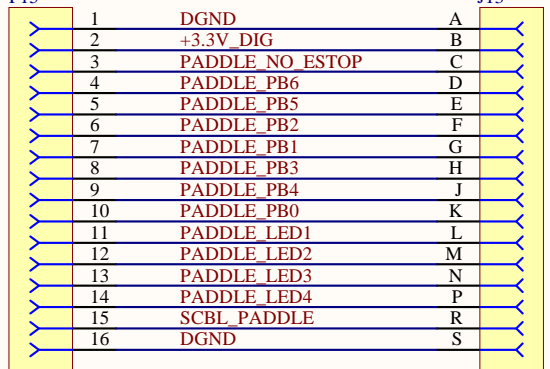

A

A

ROT_FOB
P15

102387-3

PT00E-20-16S

ALL WIRES 20 AWG STRANDED

"P15"	"J13"	(SERVICE)
AMP 102387-3	AMPHENOL PT00E20-16S	
CONN1 PIN	CONN2 PIN	WIRE COLOR
1	A	BLACK
2	B	BROWN
3	C	RED
4	D	ORANGE
5	E	YELLOW
6	F	GREEN
7	G	BLUE
8	H	VIOLET
9	J	GRAY
10	K	WHITE
11	L	BLACK
12	M	BROWN
13	N	RED
14	P	ORANGE
15	R	YELLOW

B

B

C

C

D

D

	UC OBSERVATORIES	K1DM3	KECK 1 DEPLOYABLE TERTIARY MIRROR		
	DRAWN: SANDFORD		LW0100 M1eBox internal cabling		
	ENGR: SANDFORD	Hand paddle cable			
	872-LW0100-M1eBox_internal_cables.PrjPcb	872-LW0113	REV 00	A	1/1
872-LW0113-Hand_Paddle_r00.SchDoc					