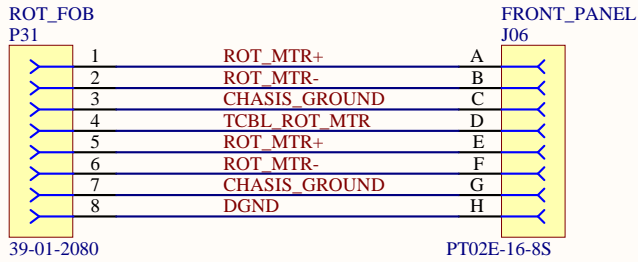

TOWER
CABLE

SERVICE
CABLE

TWO IDENTICAL CABLES IN SYSTEM.
CONNECTOR LABELS DIFFER AS SHOWN.

ALL WIRES 16 AWG STRANDED

"P31" "J06" TOWER
"P26" "J16" SERVICE

MOLEX AMPHENOL
39012080 PT00E16-8S

CONN1 PIN	CONN2 PIN	WIRE COLOR
1	A	BLACK
2	B	BROWN
3	C	RED
4	D	ORANGE
5	E	YELLOW
6	F	GREEN
7	G	BLUE
8	H	VIOLET

	UC OBSERVATORIES	K1DM3	KECK 1 DEPLOYABLE TERTIARY MIRROR		
	DRAWN: SANDFORD		*		
	ENGR: SANDFORD	Rotation motor output cable			
	872-LW0100-M1eBox_internal_cables.PrjPcb 872-LW0106-Rotation_Motor_r00.SchDoc	872-LW0106	REV 00	A	1/1