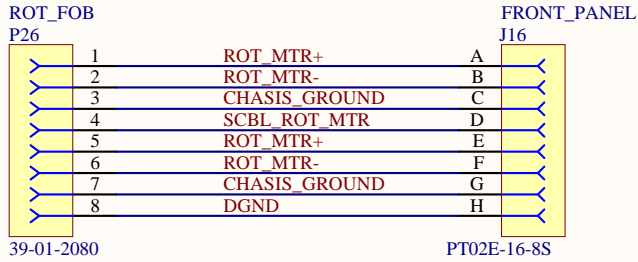

TOWER
CABLE

SERVICE
CABLE

TWO IDENTICAL CABLES IN SYSTEM.
CONNECTOR LABELS DIFFER AS SHOWN.

ALL WIRES 16 AWG STRANDED

"P31" "J06" TOWER
"P26" "J16" SERVICE

MOLEX AMPHENOL
39012080 PT00E16-8S

CONN1 PIN	CONN2 PIN	WIRE COLOR
1	A	BLACK
2	B	BROWN
3	C	RED
4	D	ORANGE
5	E	YELLOW
6	F	GREEN
7	G	BLUE
8	H	VIOLET

	UC OBSERVATORIES	K1DM3	KECK 1 DEPLOYABLE TERTIARY MIRROR		
	DRAWN: SANDFORD		*		
	ENGR: SANDFORD	Rotation motor output cable			
	872-LW0100-M1eBox_internal_cables.PrjPcb 872-LW0106-Rotation_Motor_r00.SchDoc	872-LW0106	REV 00	A	1/1