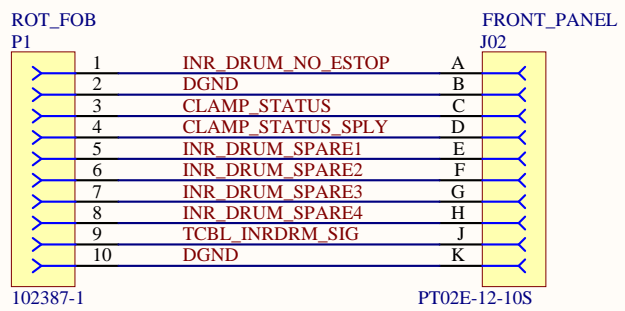

TOWER
CABLE

TWO IDENTICAL CABLES IN SYSTEM.
CONNECTOR LABELS DIFFER AS SHOWN.

ALL WIRES 20 AWG STRANDED

"P1" "J02" TOWER
"P4" "J12" SERVICE

AMP AMPHENOL
102387-1PT00E12-10S

CONN1 PIN	CONN2 PIN	WIRE COLOR
1	A	BLACK
2	B	BROWN
3	C	RED
4	D	ORANGE
5	E	YELLOW
6	F	GREEN
7	G	BLUE
8	H	VIOLET
9	J	GRAY
10	K	WHITE

SERVICE
CABLE

	UC OBSERVATORIES	K1DM3	KECK 1 DEPLOYABLE TERTIARY MIRROR	
	DRAWN: SANDFORD		LW0100 M1eBox internal cabling	
	ENGR: SANDFORD	Inner drum signal cable		
	872-LW0100-M1eBox_internal_cables.PrjPcb	872-LW0102	REV 00	A 1/1
872-LW0102-Inner_Drum_Signal_r00.SchDoc				