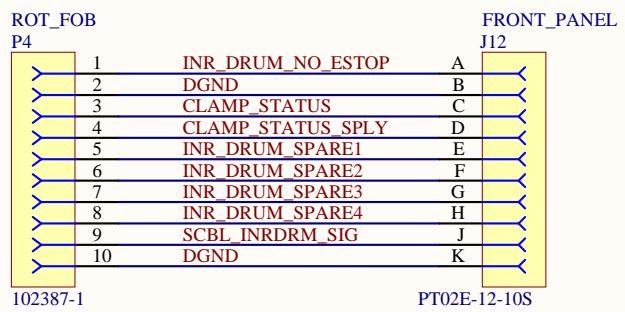

TOWER
CABLE

TWO IDENTICAL CABLES IN SYSTEM.
CONNECTOR LABELS DIFFER AS SHOWN.

ALL WIRES 20 AWG STRANDED

"P1" "J02" TOWER
"P4" "J12" SERVICE

AMP AMPHENOL
102387-1PT00E12-10S

CONN1 PIN	CONN2 PIN	WIRE COLOR
1	A	BLACK
2	B	BROWN
3	C	RED
4	D	ORANGE
5	E	YELLOW
6	F	GREEN
7	G	BLUE
8	H	VIOLET
9	J	GRAY
10	K	WHITE

SERVICE
CABLE

	UC OBSERVATORIES	K1DM3	KECK 1 DEPLOYABLE TERTIARY MIRROR	
	DRAWN: SANDFORD		LW0100 M1eBox internal cabling	
	ENGR: SANDFORD	Inner drum signal cable		
	872-LW0100-M1eBox_internal_cables.PrjPcb	872-LW0102	REV 00	A 1/1
872-LW0102-Inner_Drum_Signal_r00.SchDoc				