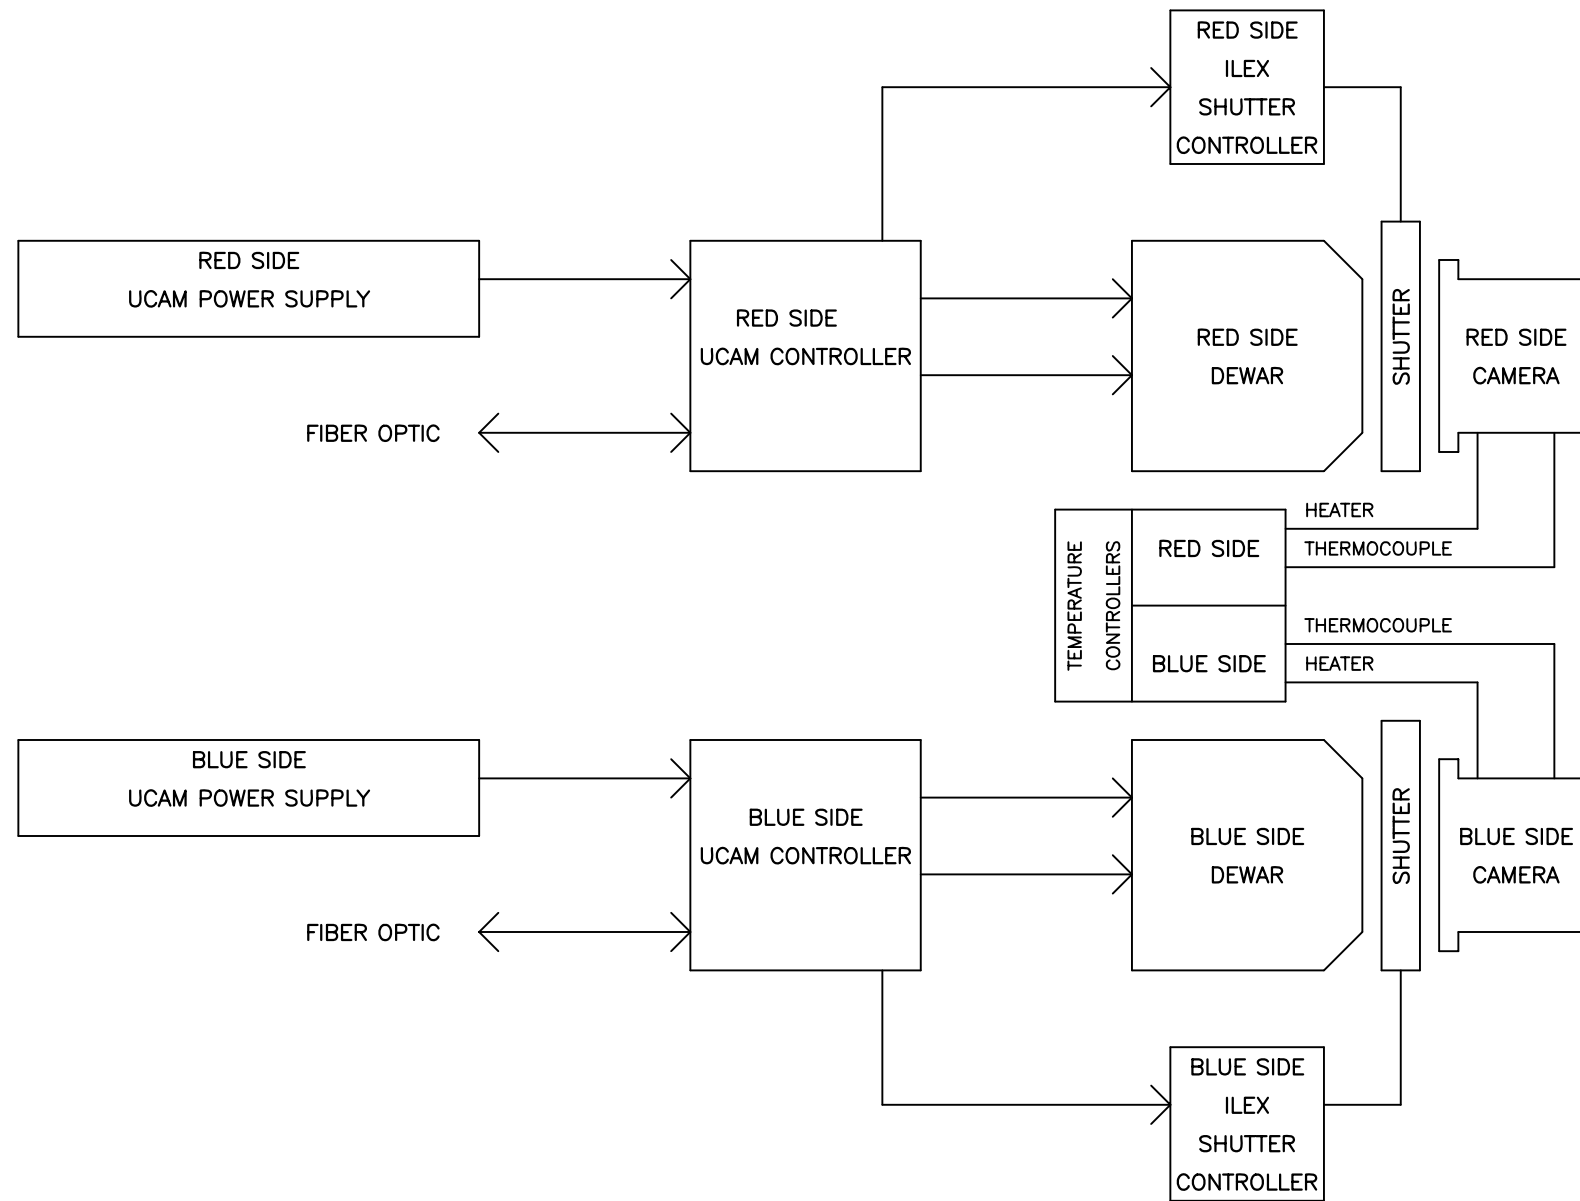

INSTRUMENT BLOCK DIAGRAM

UNIVERSITY OF CALIFORNIA LICK OBSERVATORY		BLOCK DIAGRAM KAST SPECTROGRAPH	
DES'N BY: B. Alcott	ORIGIN DATE: 03-03-09	DWG. NO. EL-3701	NUM. 2 OF 2
Last SN	MODIFY DATE:	REV. A	
PRINT TIME: 15:03:24	PRINT DATE: Thu Mar 05, 2009		
PATH: KAST\		Kast_block_diagram.sch	

REVISIONS http://loel.ucolick.org/manual/KAST/schematics/KAST_block_diagram_sh_1.pdf