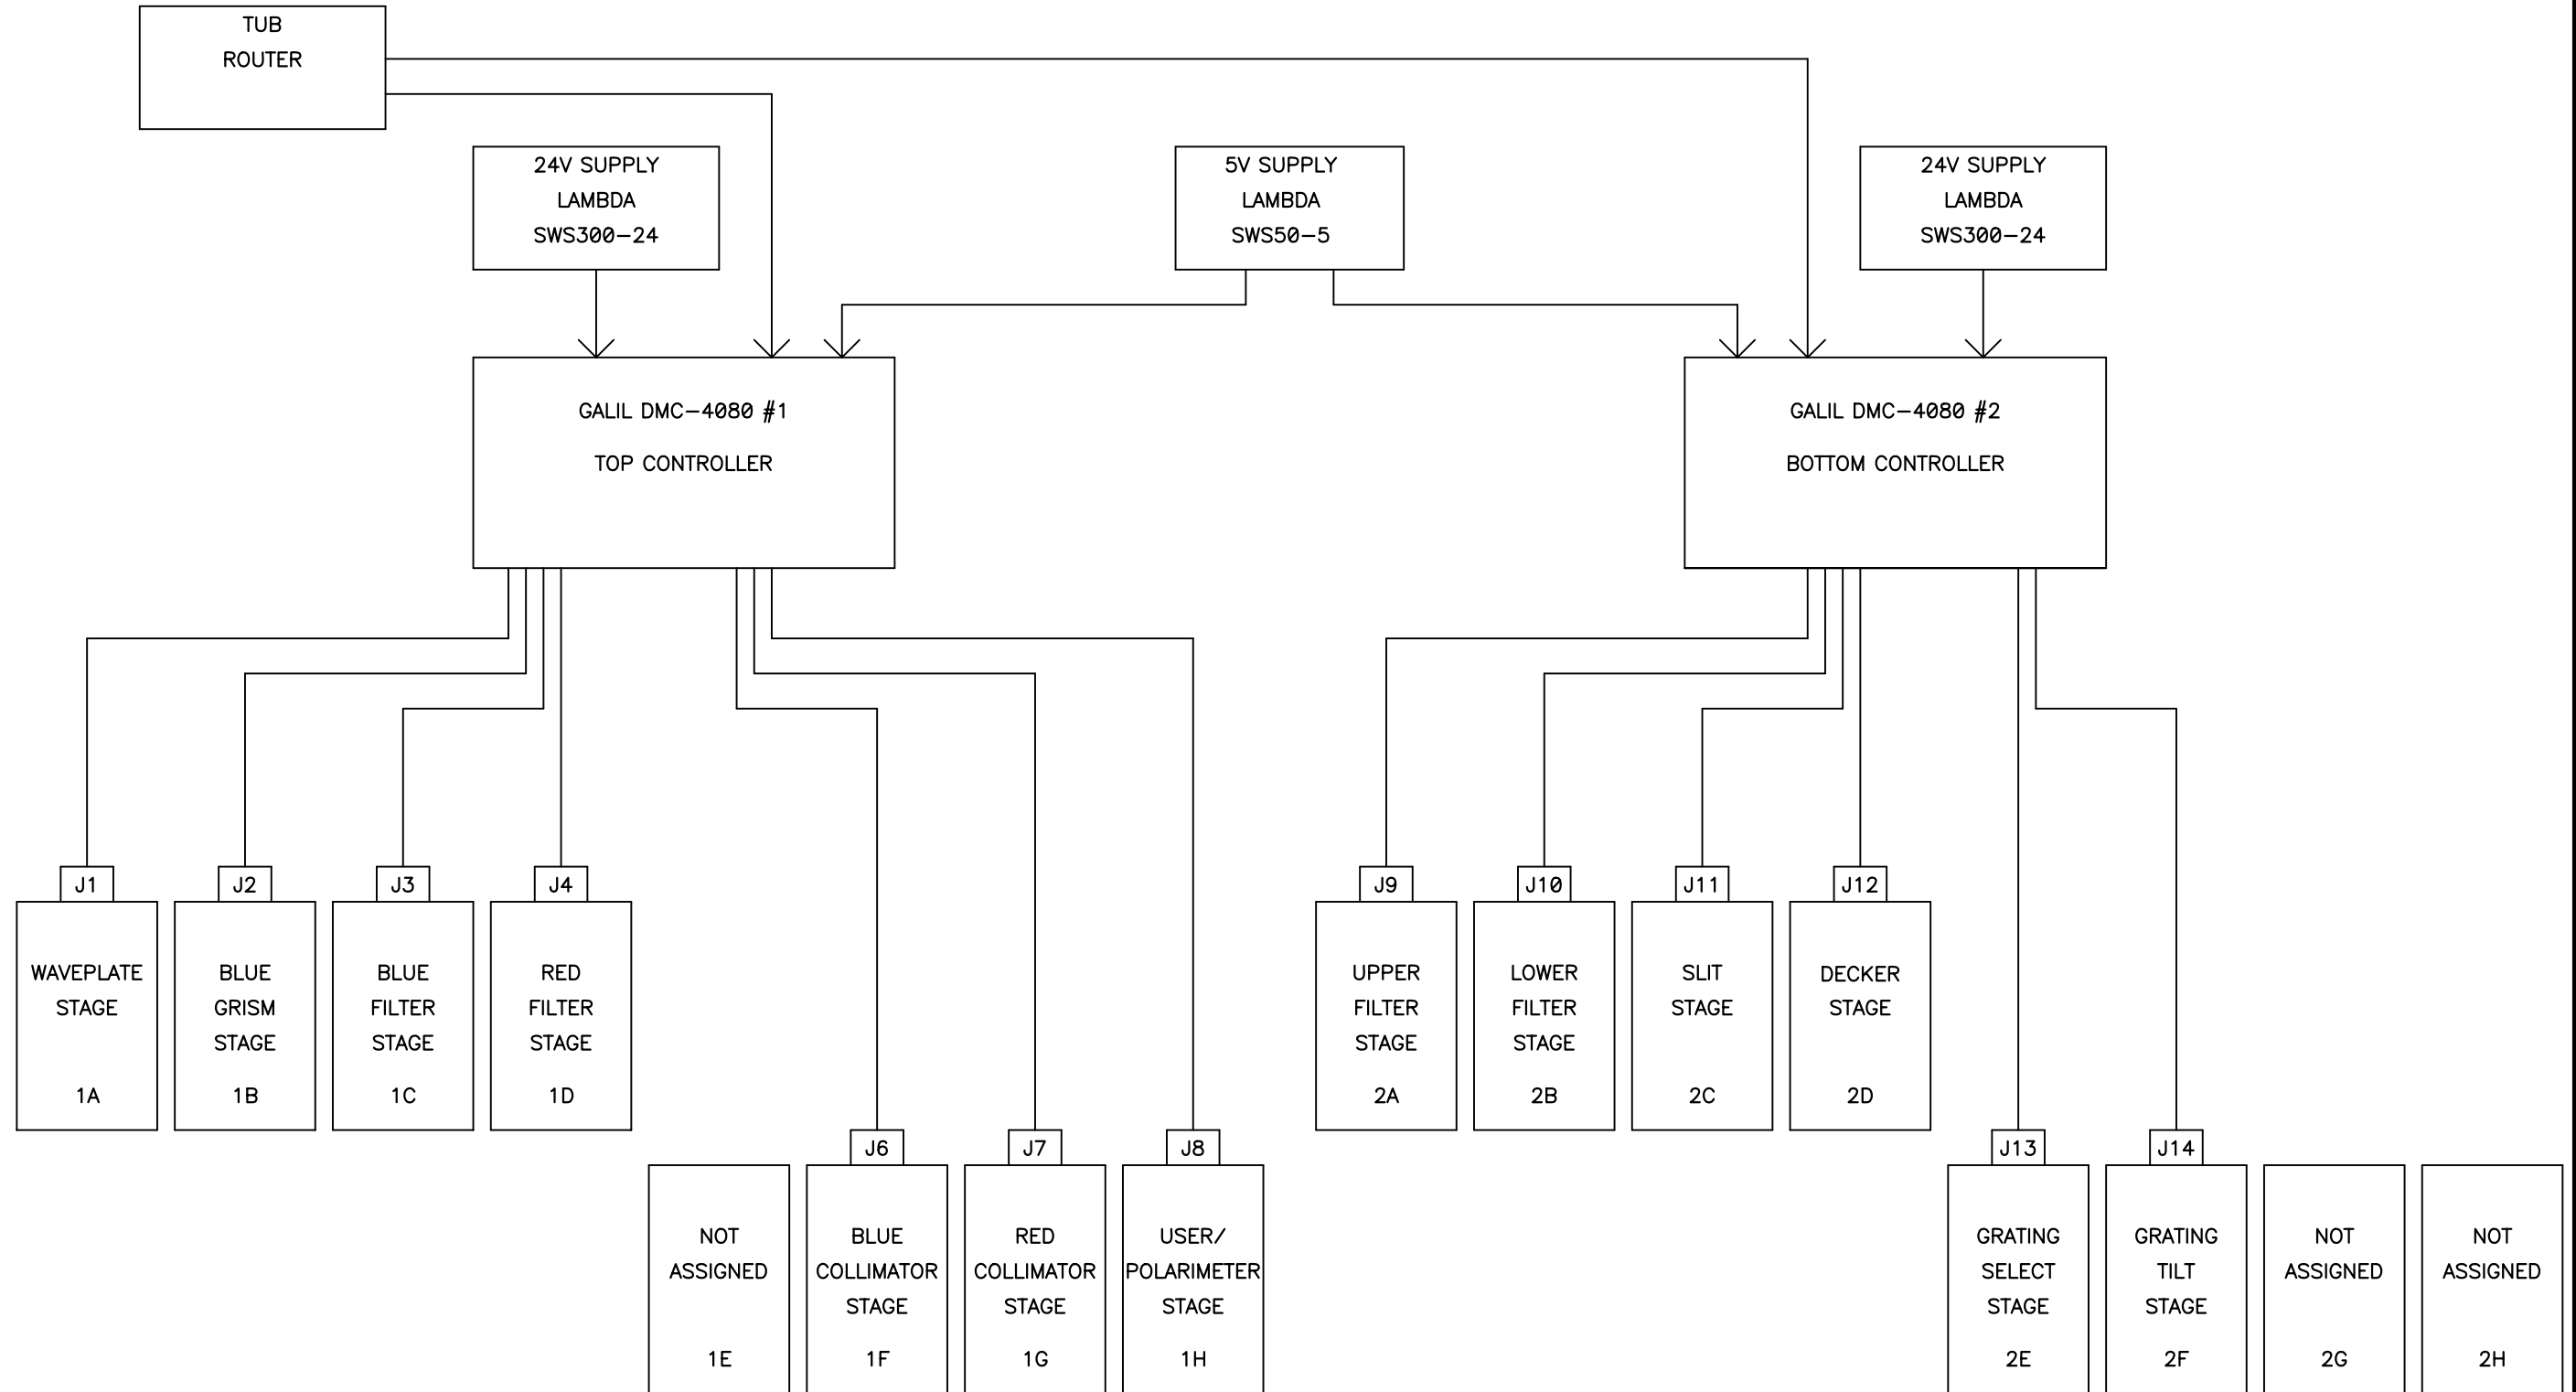

INSTRUMENT CONTROLLER BLOCK DIAGRAM

UNIVERSITY OF CALIFORNIA LICK OBSERVATORY		BLOCK DIAGRAM KAST SPECTROGRAPH	
DES'N BY: B. Alcott	ORIGIN DATE: 03-03-09	DWG. NO. EL-3701	NUM. 1 OF 2
Last SN	MODIFY DATE:	REV. A	
PRINT TIME: 08:46:41	PRINT DATE: Tue Mar 10, 2009		
PATH: KAST\		Kast_block_diagram.sch	

REVISIONS http://loel.ucolick.org/manual/KAST/schematics/KAST_block_diagram_sh_1.pdf