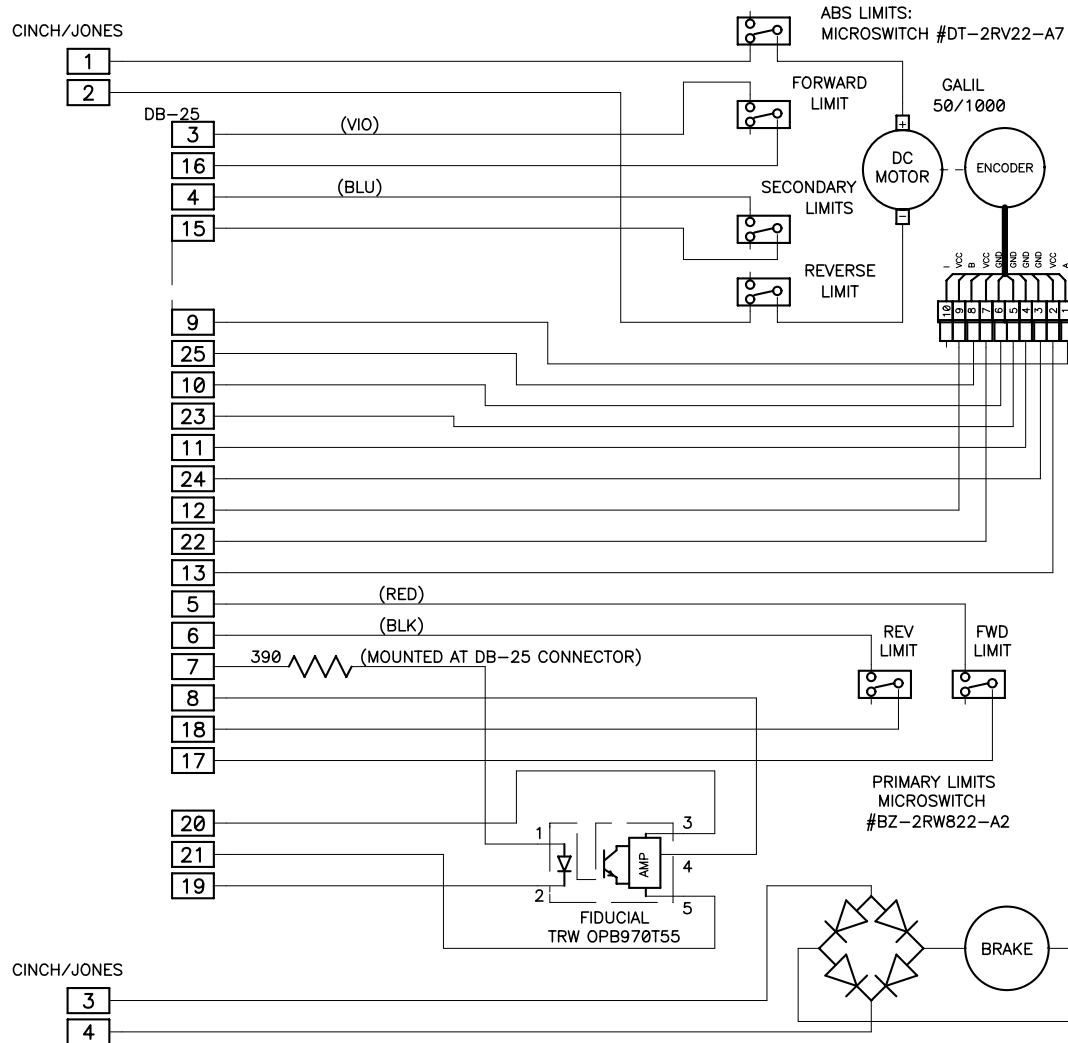

CONNECTORS MOUNTED AT
TOP OF BARREL

MOUNTED ON FOCUS STAGE

SEE EL-1169-P FOR BRAKE WIRING

UNIVERSITY OF CALIFORNIA
LICK OBSERVATORY

PRIME FOCUS STAGE WIRING
MULTI OBJECT SPECTROGRAPH

REVISION

2/16/99 REDRAWN IN ACCEL EDA (V14)
4-27-99 REDRAWN TO ADD CONNECTOR PANELS TO GALIL BOXES

DES'N BY: B. Alcott

ORIGIN DATE: 5/7/93

DWG. NO. NUM. 2 OF 2

DRAWN BY: B. Alcott

MODIFY DATE: 4-27-99

PATH: AMOS\FOCUS

REV. B

EL-1169-1L - A