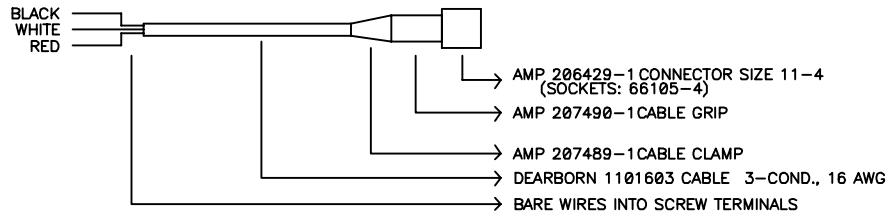

DC SERVO STAGE CABLE

AUXILLERY ENCODER CABLE

ION PUMP CONTROLLER MONITOR CABLE

UNIVERSITY OF CALIFORNIA  
LICK OBSERVATORY

CABLE ASSEMBLY  
PRIME FOCUS CAMERA

REVISION

DES'N BY: B. Alcott

ORIGIN DATE: 1/30/97