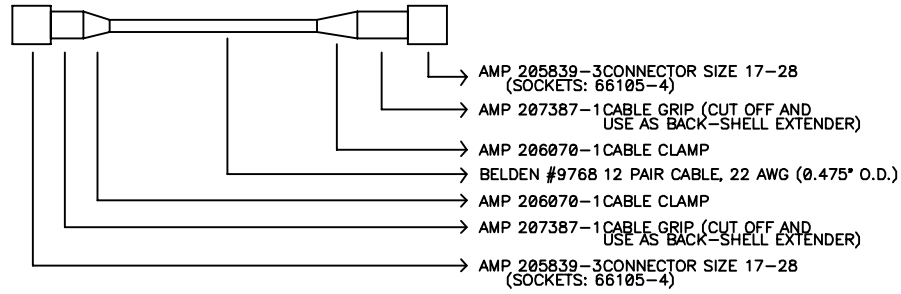

DC SERVO STAGE CABLE

AUXILLERY ENCODER CABLE

ION PUMP CONTROLLER MONITOR CABLE

UNIVERSITY OF CALIFORNIA  
LICK OBSERVATORY

CABLE ASSEMBLY  
PRIME FOCUS CAMERA

REVISION

DES'N BY: B. Alcott

ORIGIN DATE: 1/30/97

DWG. NO.

NUM. 1 OF 1

DRAWN BY:

MODIFY DATE:

PATH: PFCAM\CABPRT1

REV. A

EL-3231-1D