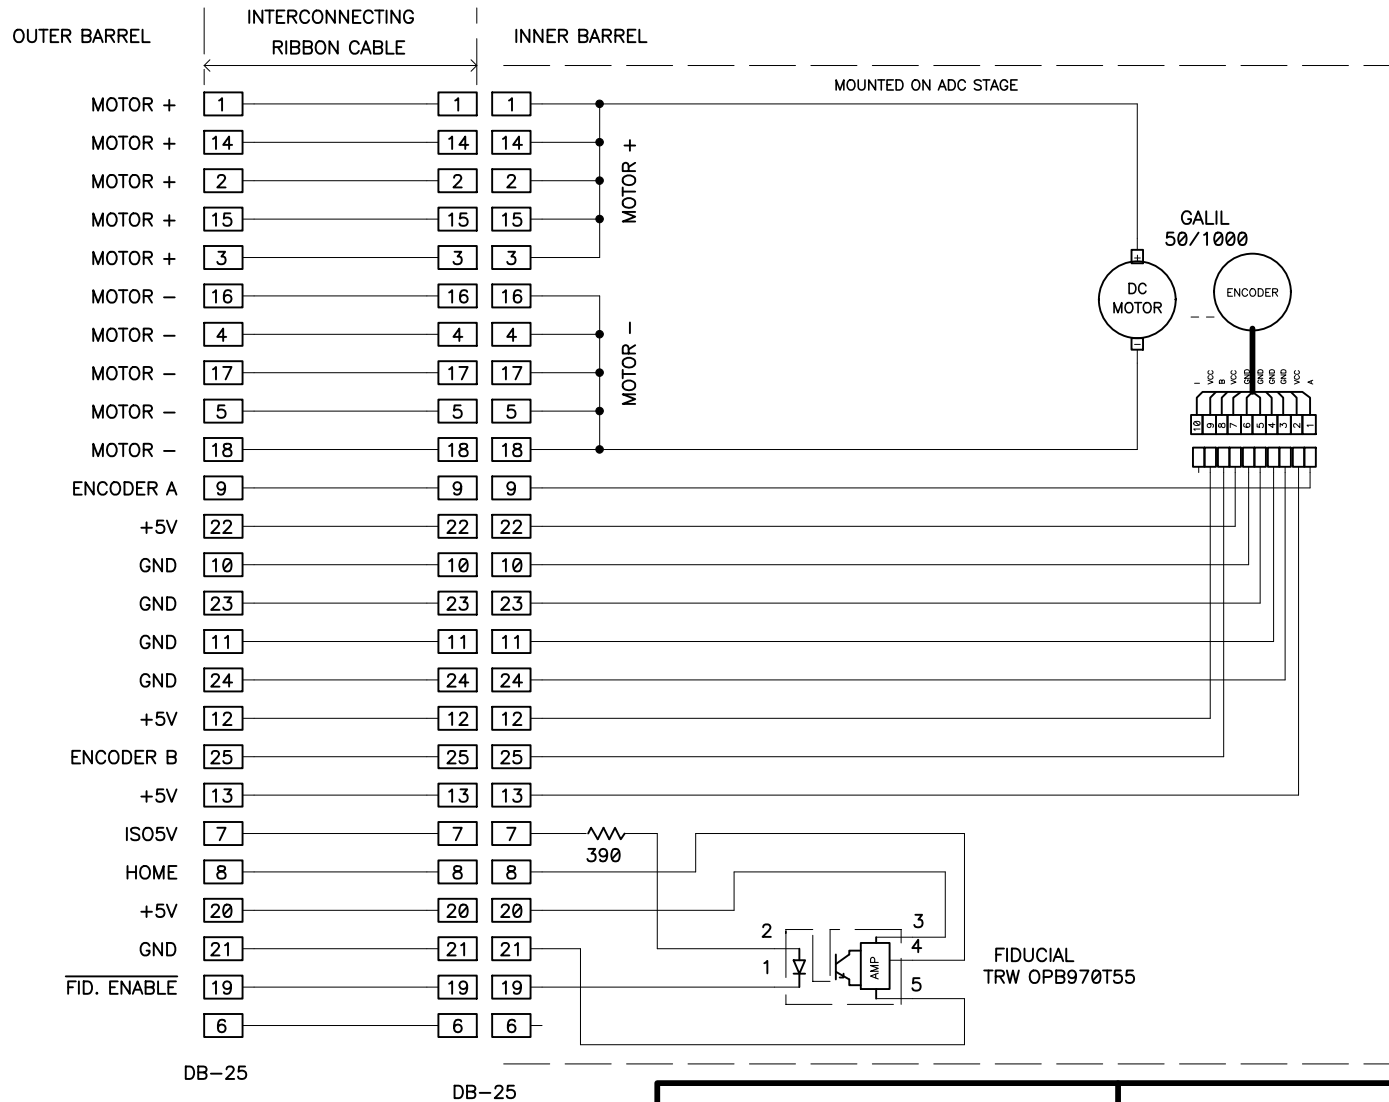

SEE NEXT SHEET

UNIVERSITY OF CALIFORNIA LICK OBSERVATORY		ADC #1 STAGE WIRING PRIME FOCUS TOP END	
DES'N BY: T. Ricketts		ORIGIN DATE: 5/7/93	DWG. NO. NUM. 1 OF 2
Last SN:		MODIFY DATE: 09-08-10	EL-1169-1L - B
PATH: PFCAM\ADC1		REV. B	

REVISION	
03-31-94	CHANGED TO DB-25 CONNECTORS
02-17-99	CONVERTED TO EDA (V14)
09-03-10	MOVE TO PFCAM AND ADDED CHANGES FROM 1999
09-08-10	COMPLETED WIRING AND SIGNAL NAMES AT DB-25

SEE PREVIOUS SHEET

UNIVERSITY OF CALIFORNIA
LICK OBSERVATORY

ADC #1 STAGE WIRING
PRIME FOCUS TOP END

09-03-10 MOVE TO PFCAM AND ADDED CHANGES FROM 1999
09-08-10 COMPLETED WIRING AND SIGNAL NAMES AT DB-25

DES'N BY: T. Ricketts

ORIGIN DATE: 5/7/93

DWG. NO. NUM. 2 OF 2