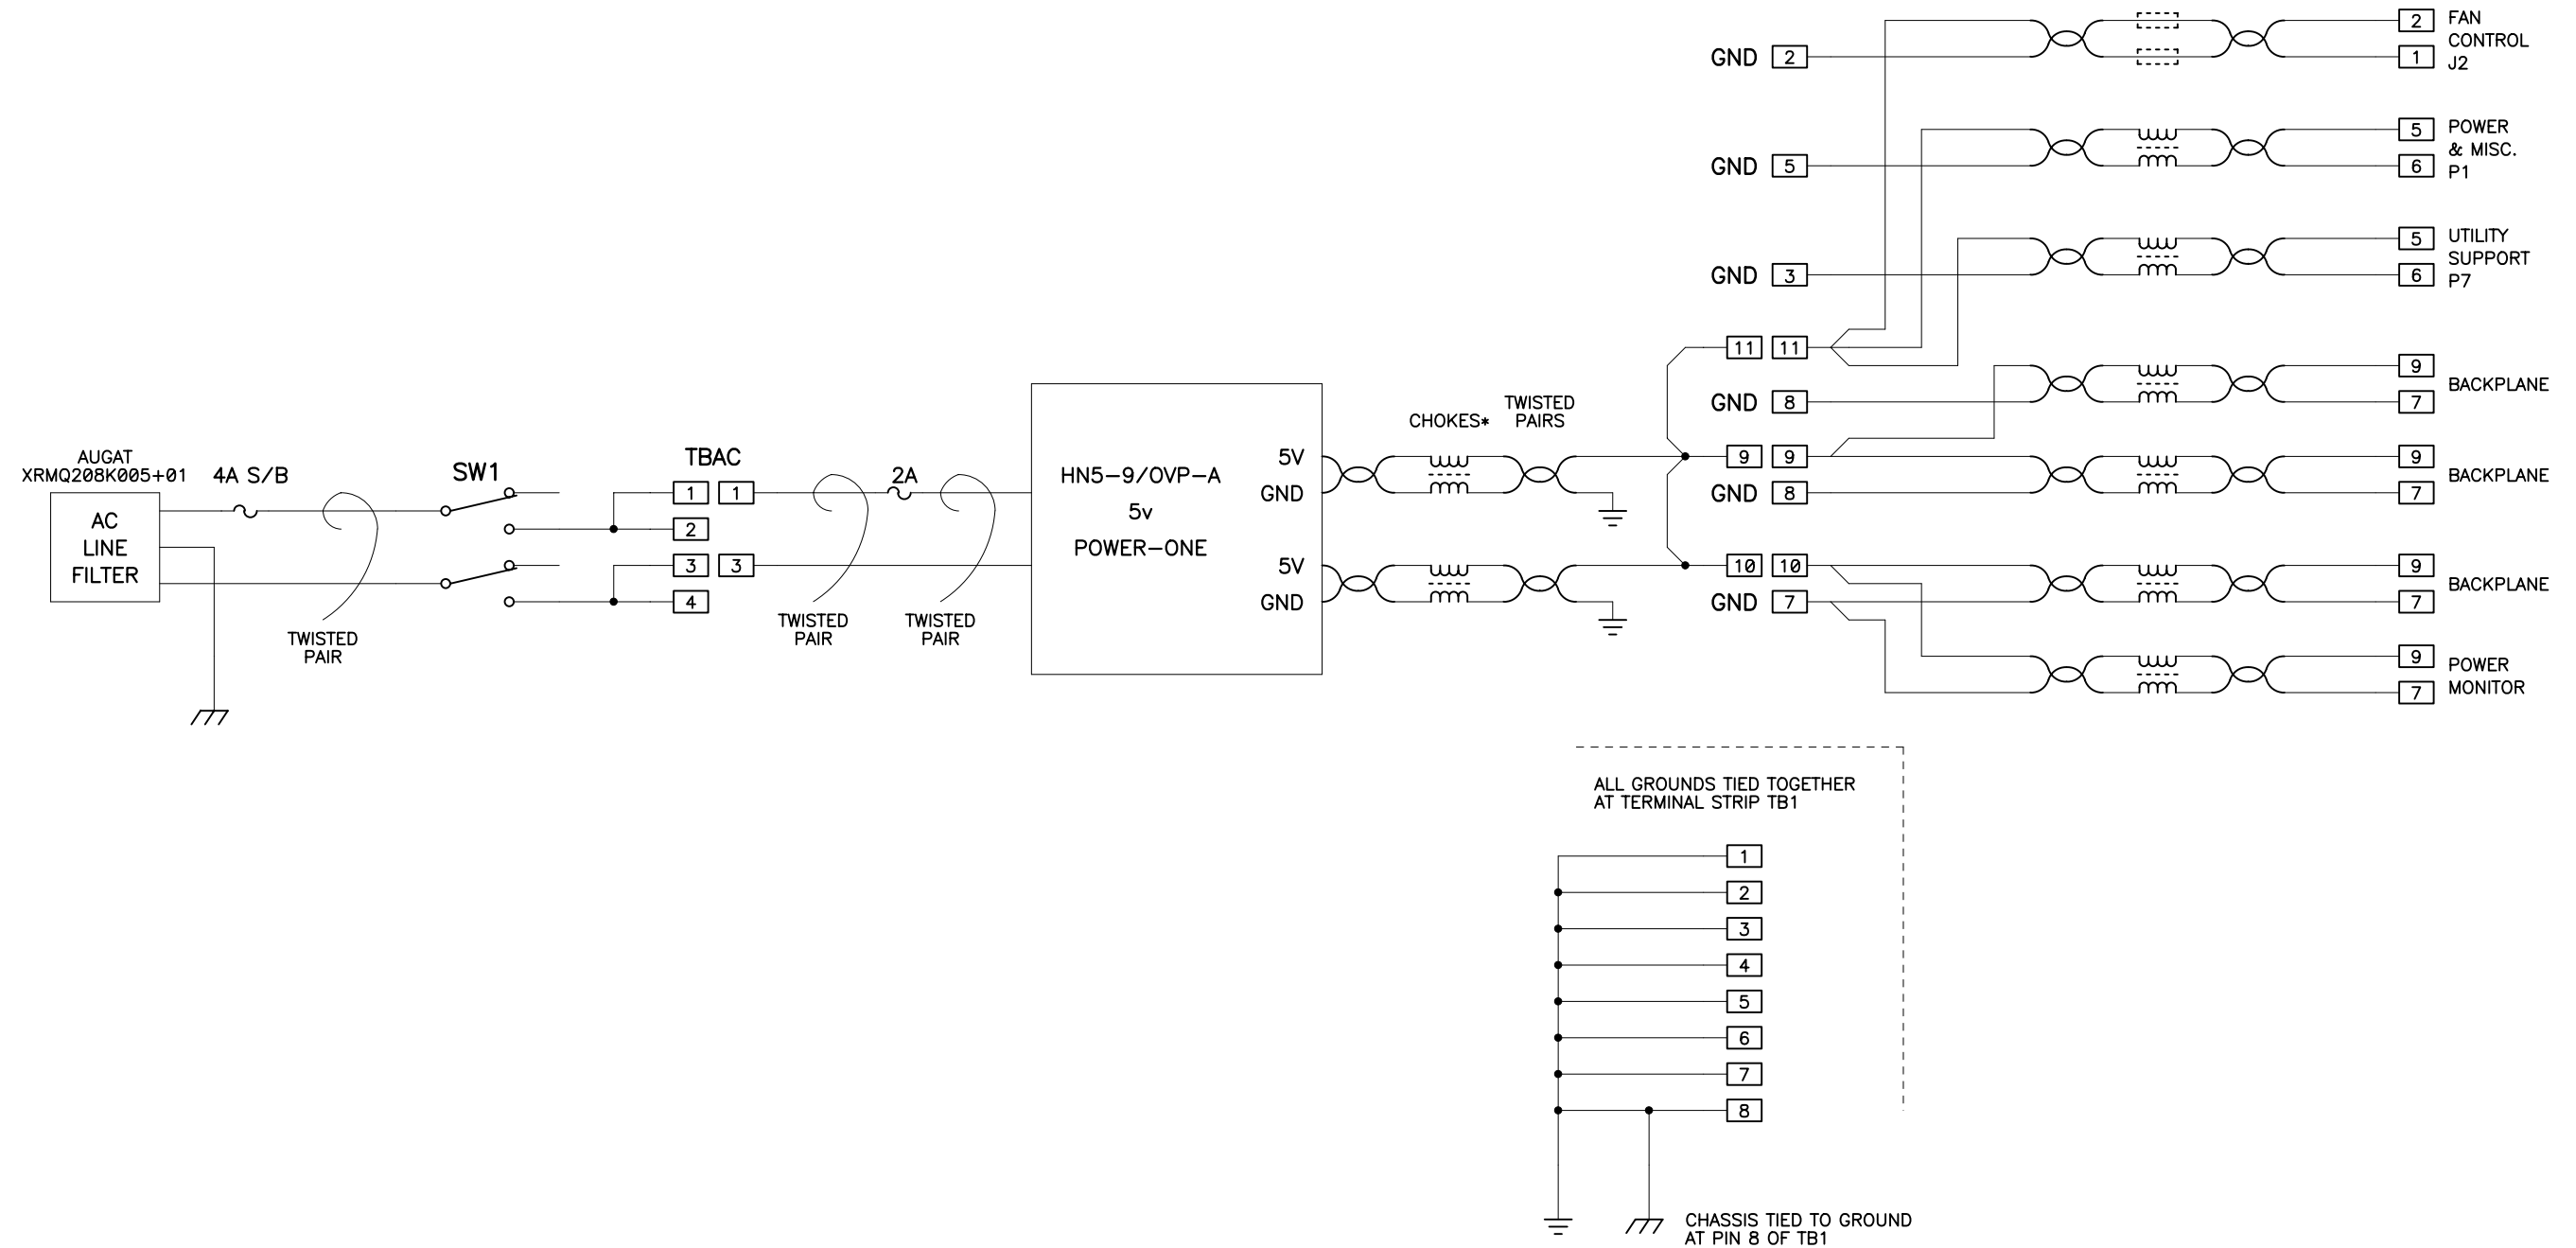

# +5V WIRING

\*CHOKES ARE 10 WINDS AROUND A 0.5" TOROID

<b>UNIVERSITY OF CALIFORNIA LICK OBSERVATORY</b>		<b>POWER DISTRIBUTION HIRES CCD CONTROLLER</b>	
DES'N BY: B. Alcott	ORIGIN DATE: 06-11-03	DWG. NO. <b>EL-3417</b>	NUM. 2 OF 5
Last SN	MODIFY DATE:	REV. <b>A</b>	
PRINT TIME: 14:56:54	PRINT DATE: Thu Oct 30, 2003		
PATH: HIRES\CCD_UPGRADE		h_pwrdis.sch	