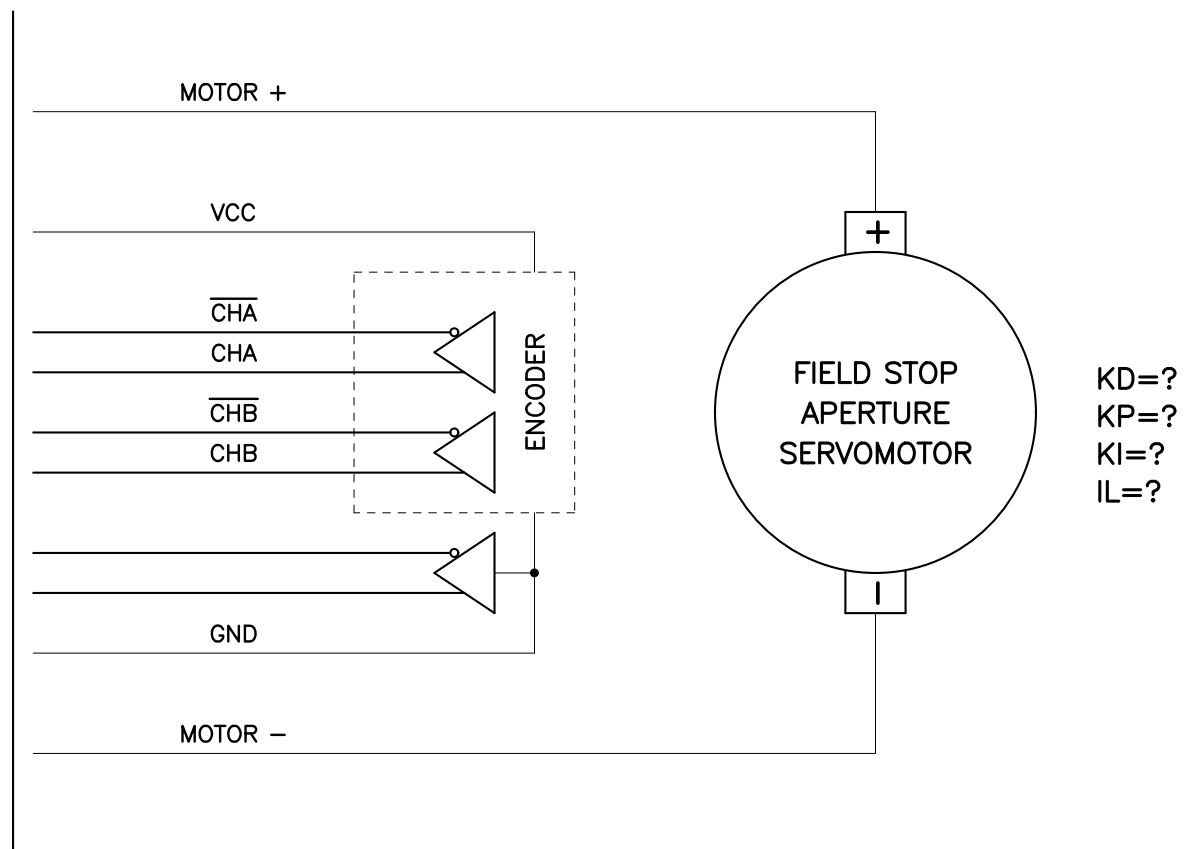

MOTORIZED IRIS

VIEWS FROM WIRE SIDE SOCKETS

CONN: AMP 172167-1
SOCKETS: 171639-1

UNIVERSITY OF CALIFORNIA OBSERVATORIES		SHANE AO WAVE FRONT SENSOR STAGE FILED STOP APETURE WIRING	
DES'N BY: M.L.SAYLOR	ORIGIN DATE: 10-02-12	DWG. NO.	NUM. 5 OF 6
Last SN	MODIFY DATE: 05-16-14	EL-3819	REV. A
PRINT TIME: 14:01:07	PRINT DATE: Fri May 16, 2014		
PATH: SAO/		SAO_wfs_.sch	

B

REVISIONS	http://loel.ucolick.org/manual/AOup/schematics/SAO_wfs_sh_5.pdf
05-16-16	ADDED CONCEPT TO DRAWING