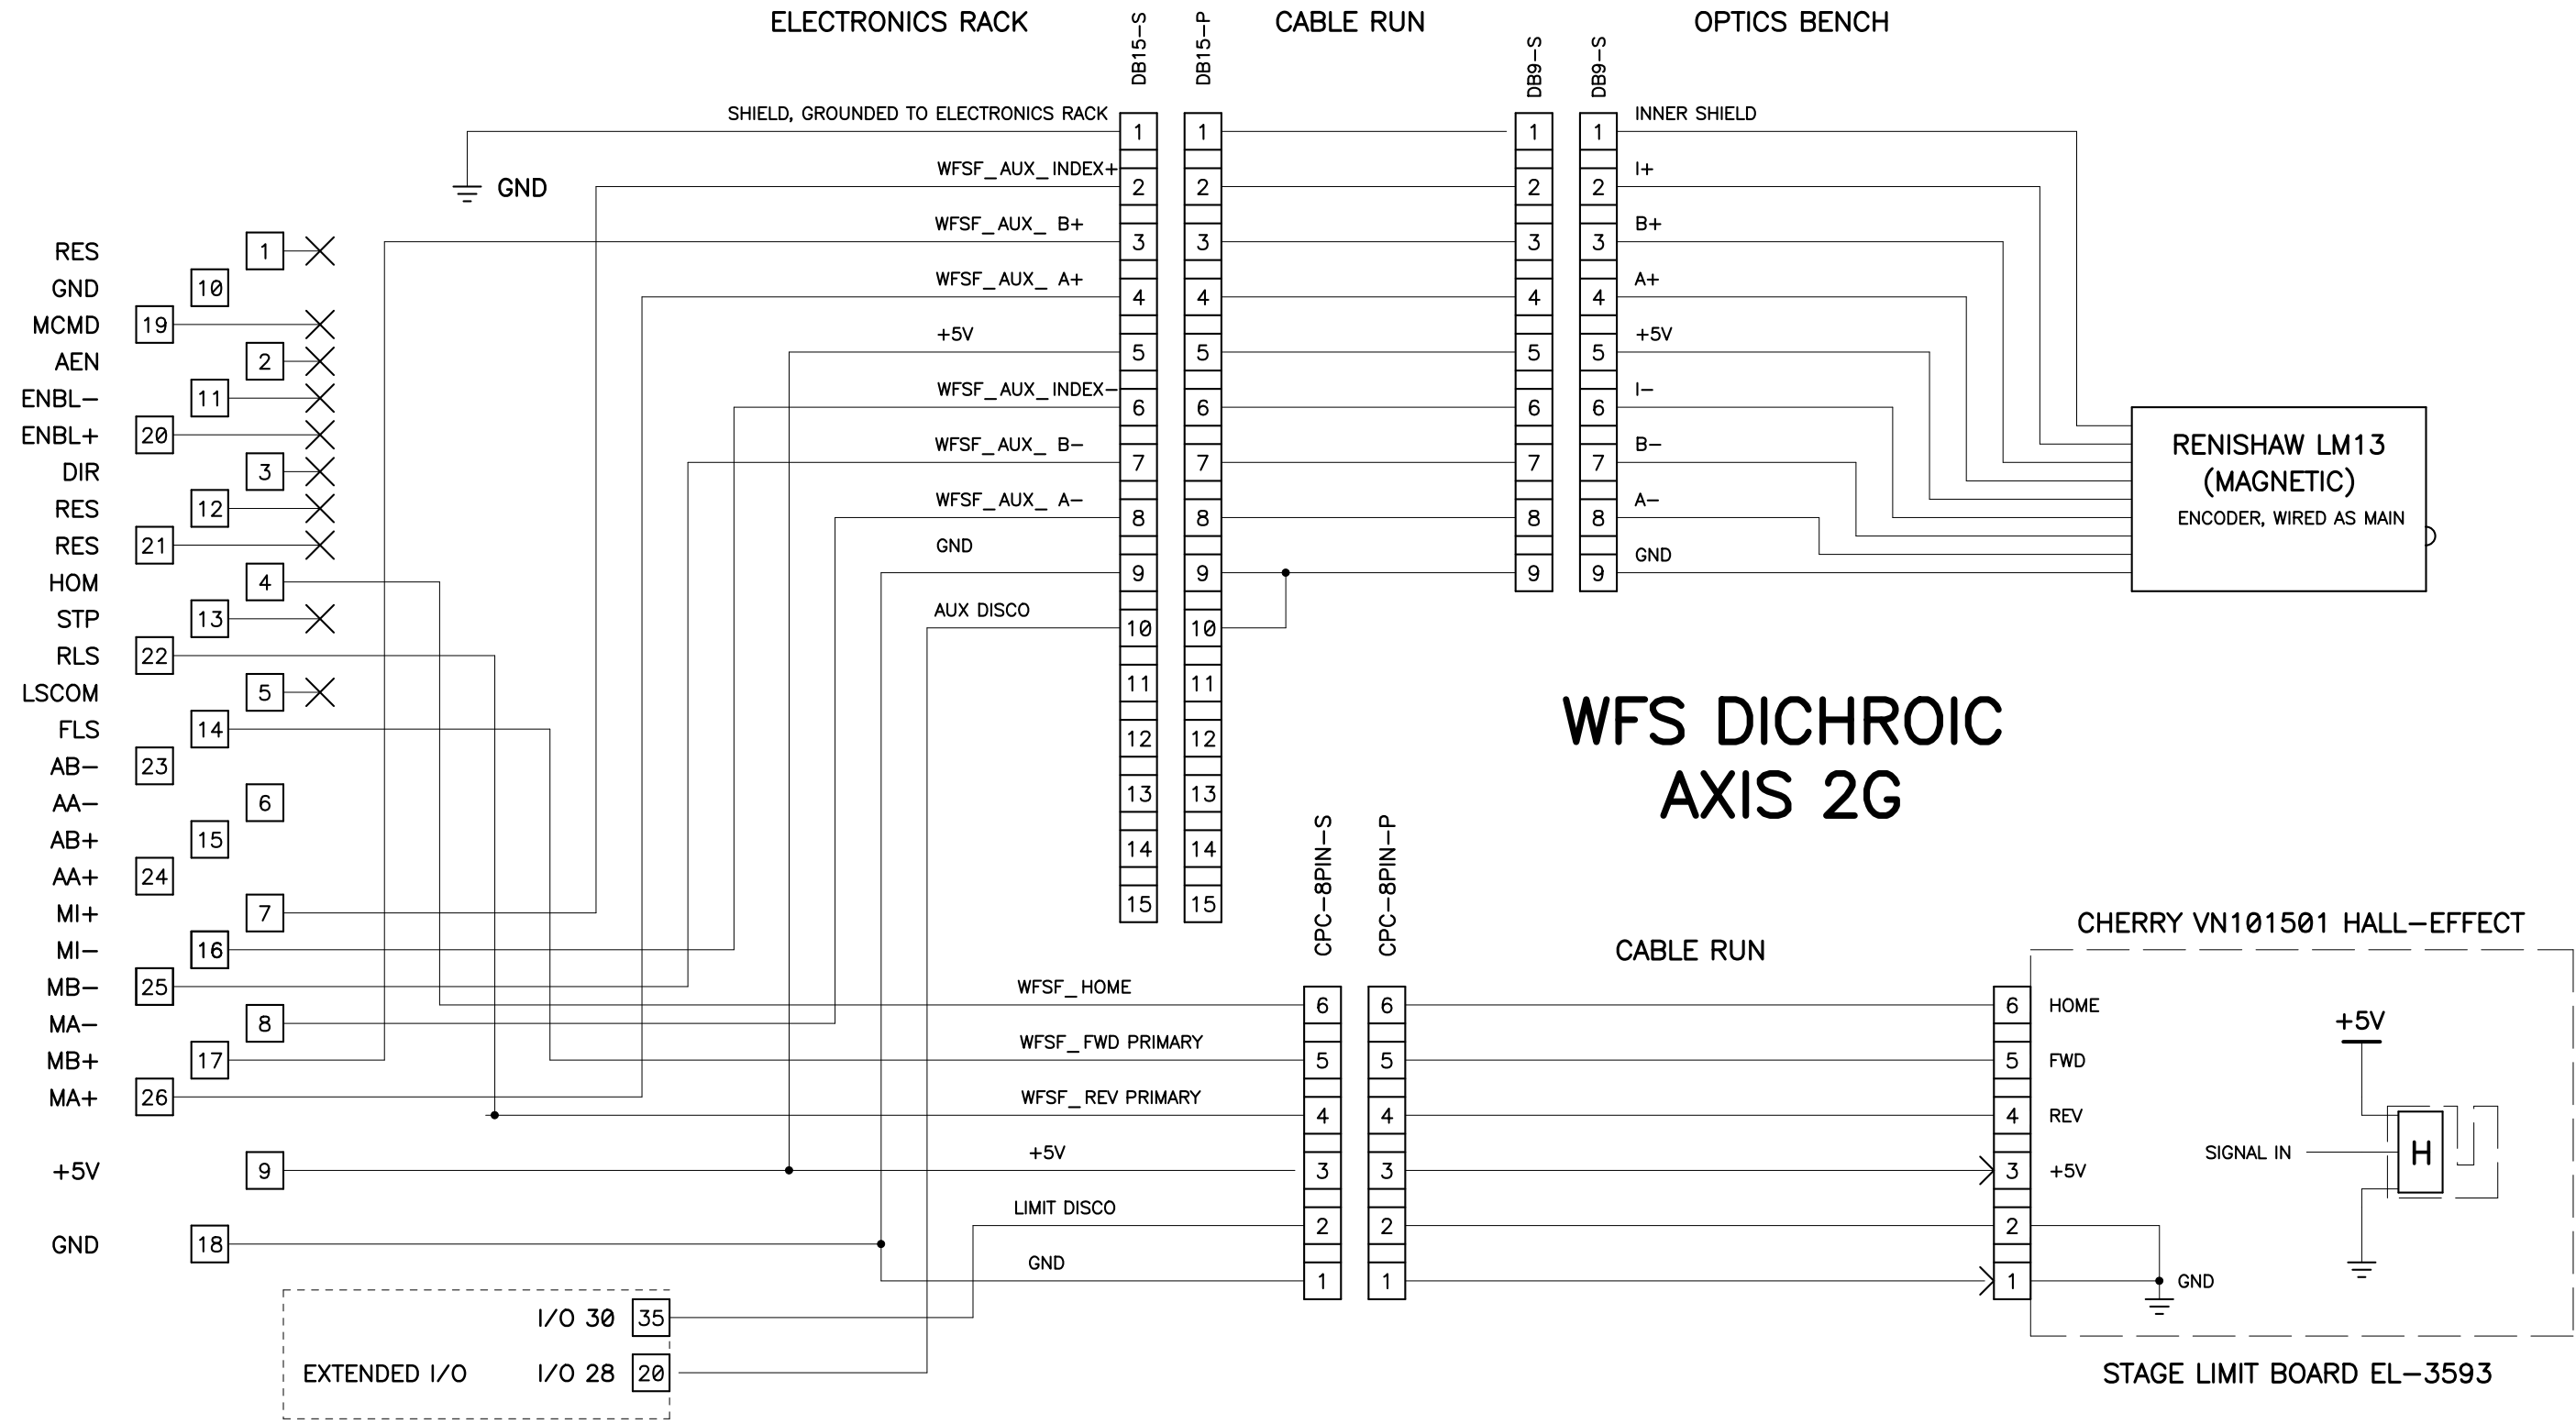

SEE SHEET 2 FOR MOTOR AND MOTOR ENCODER CONNECTIONS

ALSO SEE SHEET 2

REVISIONS		http://deltpc61.clellough.com/AO/ups/CAO/patches/AO/wfs_SA0/wfs_sh_3.pdf	
05-22-14 UPDATED FROM REDLINE			

UNIVERSITY OF CALIFORNIA OBSERVATORIES		SHANE AO WAVE FRONT SENSOR DICHRIC STAGE	
DES'N BY: M.L.SAYLOR	ORIGIN DATE: 03-08-12	DWG. NO.	NUM. 3 OF 3
Last SN	MODIFY DATE: 05-22-14	EL-3820	REV. A
PRINT TIME: 16:29:10	PRINT DATE: Thu May 22, 2014		
PATH: AO Upgrade/		SAO_wfs_dichroic.sch	