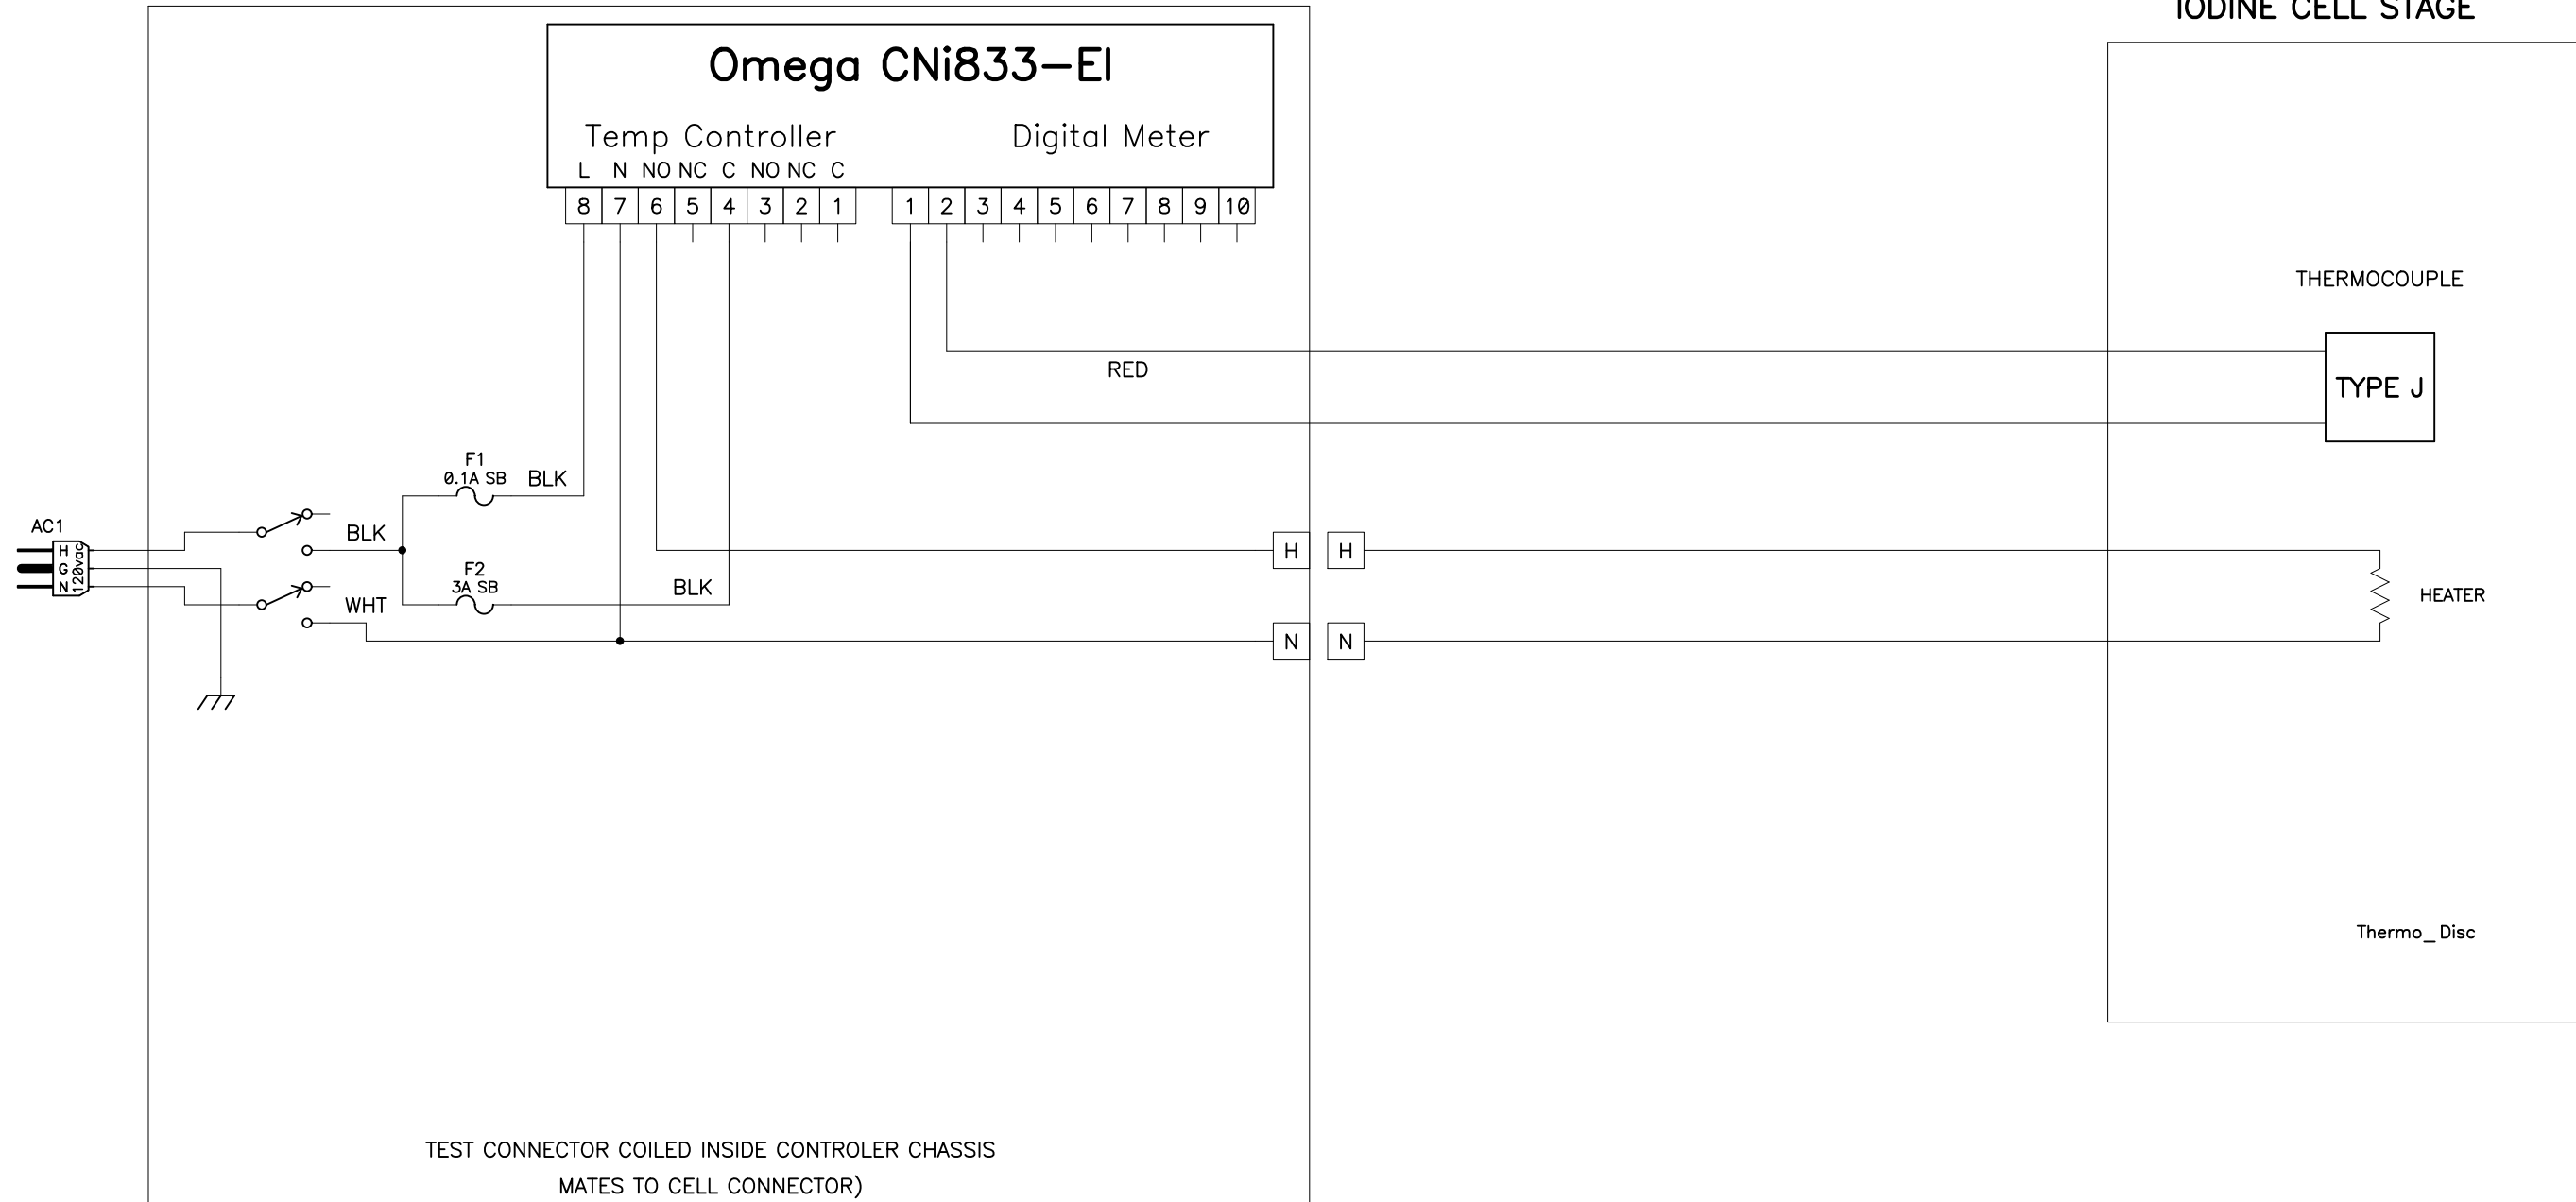

IODINE CELL CONTROLLER CHASSIS

IODINE CELL STAGE

TEST CONNECTOR COILED INSIDE CONTROLLER CHASSIS
MATES TO CELL CONNECTOR)

UNIVERSITY OF CALIFORNIA LICK OBSERVATORY		IODINE CELL CONRTROLLER WIRING HAMILTON SPECTROGRAPH II	
DES'N BY: B. Alcott	ORIGIN DATE: 11-15-10	DWG. NO.	NUM. 1 OF 2
Last SN	MODIFY DATE:	EL-4033	REV. A
PRINT TIME: 09:44:57	PRINT DATE: Mon Nov 15, 2010		
PATH: HAMILTON_II\		HAM_II_iodine_cell_controller.sch	

REVISIONS http://loel.ucolick.org/manual/Hamilton_II/schematics/HAM_II_iodine_cell_controller_sh_1.pdf