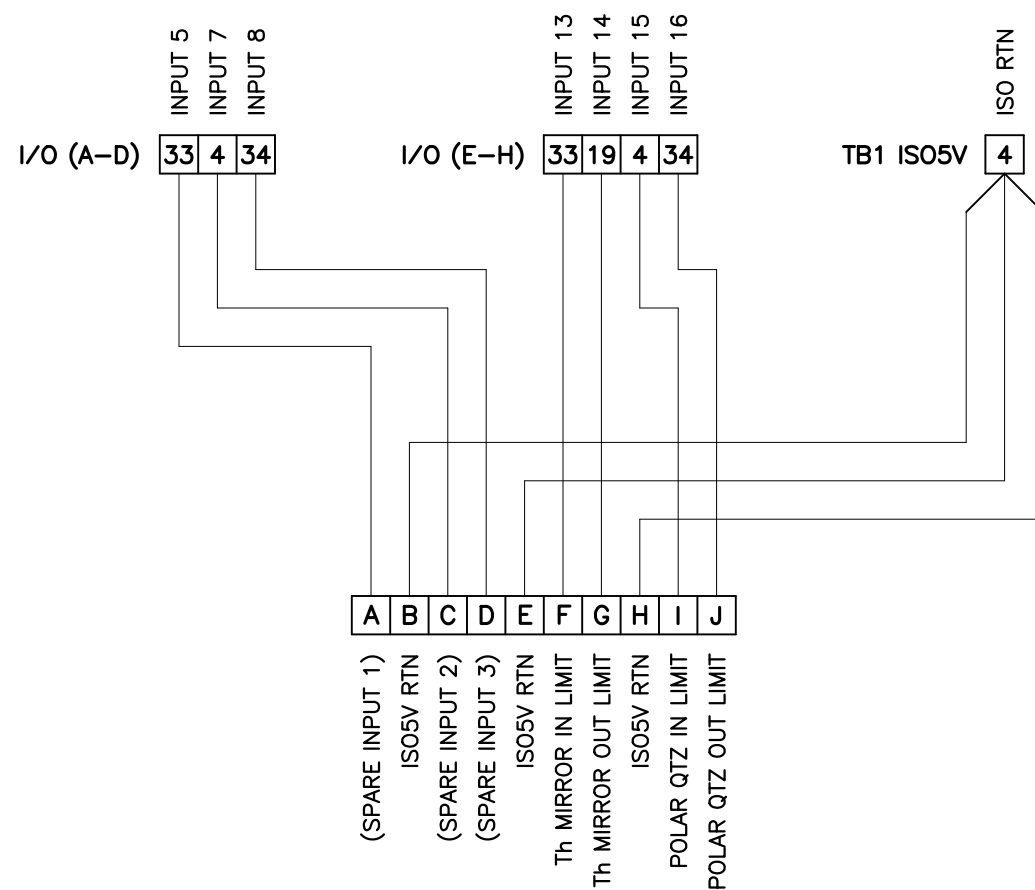

J3 MISC. SIGNALS

B

REVISIONS

09-29-10 ADDED THIS SHEET TO SHOW WIRING OF J3

http://loel.ucolick.org/manual/Hamilton_II/schematics/HAM_II_box_wiring_sh_12.pdf

UNIVERSITY OF CALIFORNIA
LICK OBSERVATORY

8-CHANNEL CONTROLLER
J3 MISC. SIGNALS WIRING
HAMILTON SPECTROGRAPH II

DES'N BY: B. Alcott

ORIGIN DATE: 06-27-08

DWG. NO.

NUM. 12 OF 12

Last SN

MODIFY DATE: 09-29-10

EL-4003

REV.
A

PRINT TIME: 07:19:45

PRINT DATE: Wed Sep 29, 2010

PATH:
Hamilton_II\

HAM_II_box_wiring_.sch