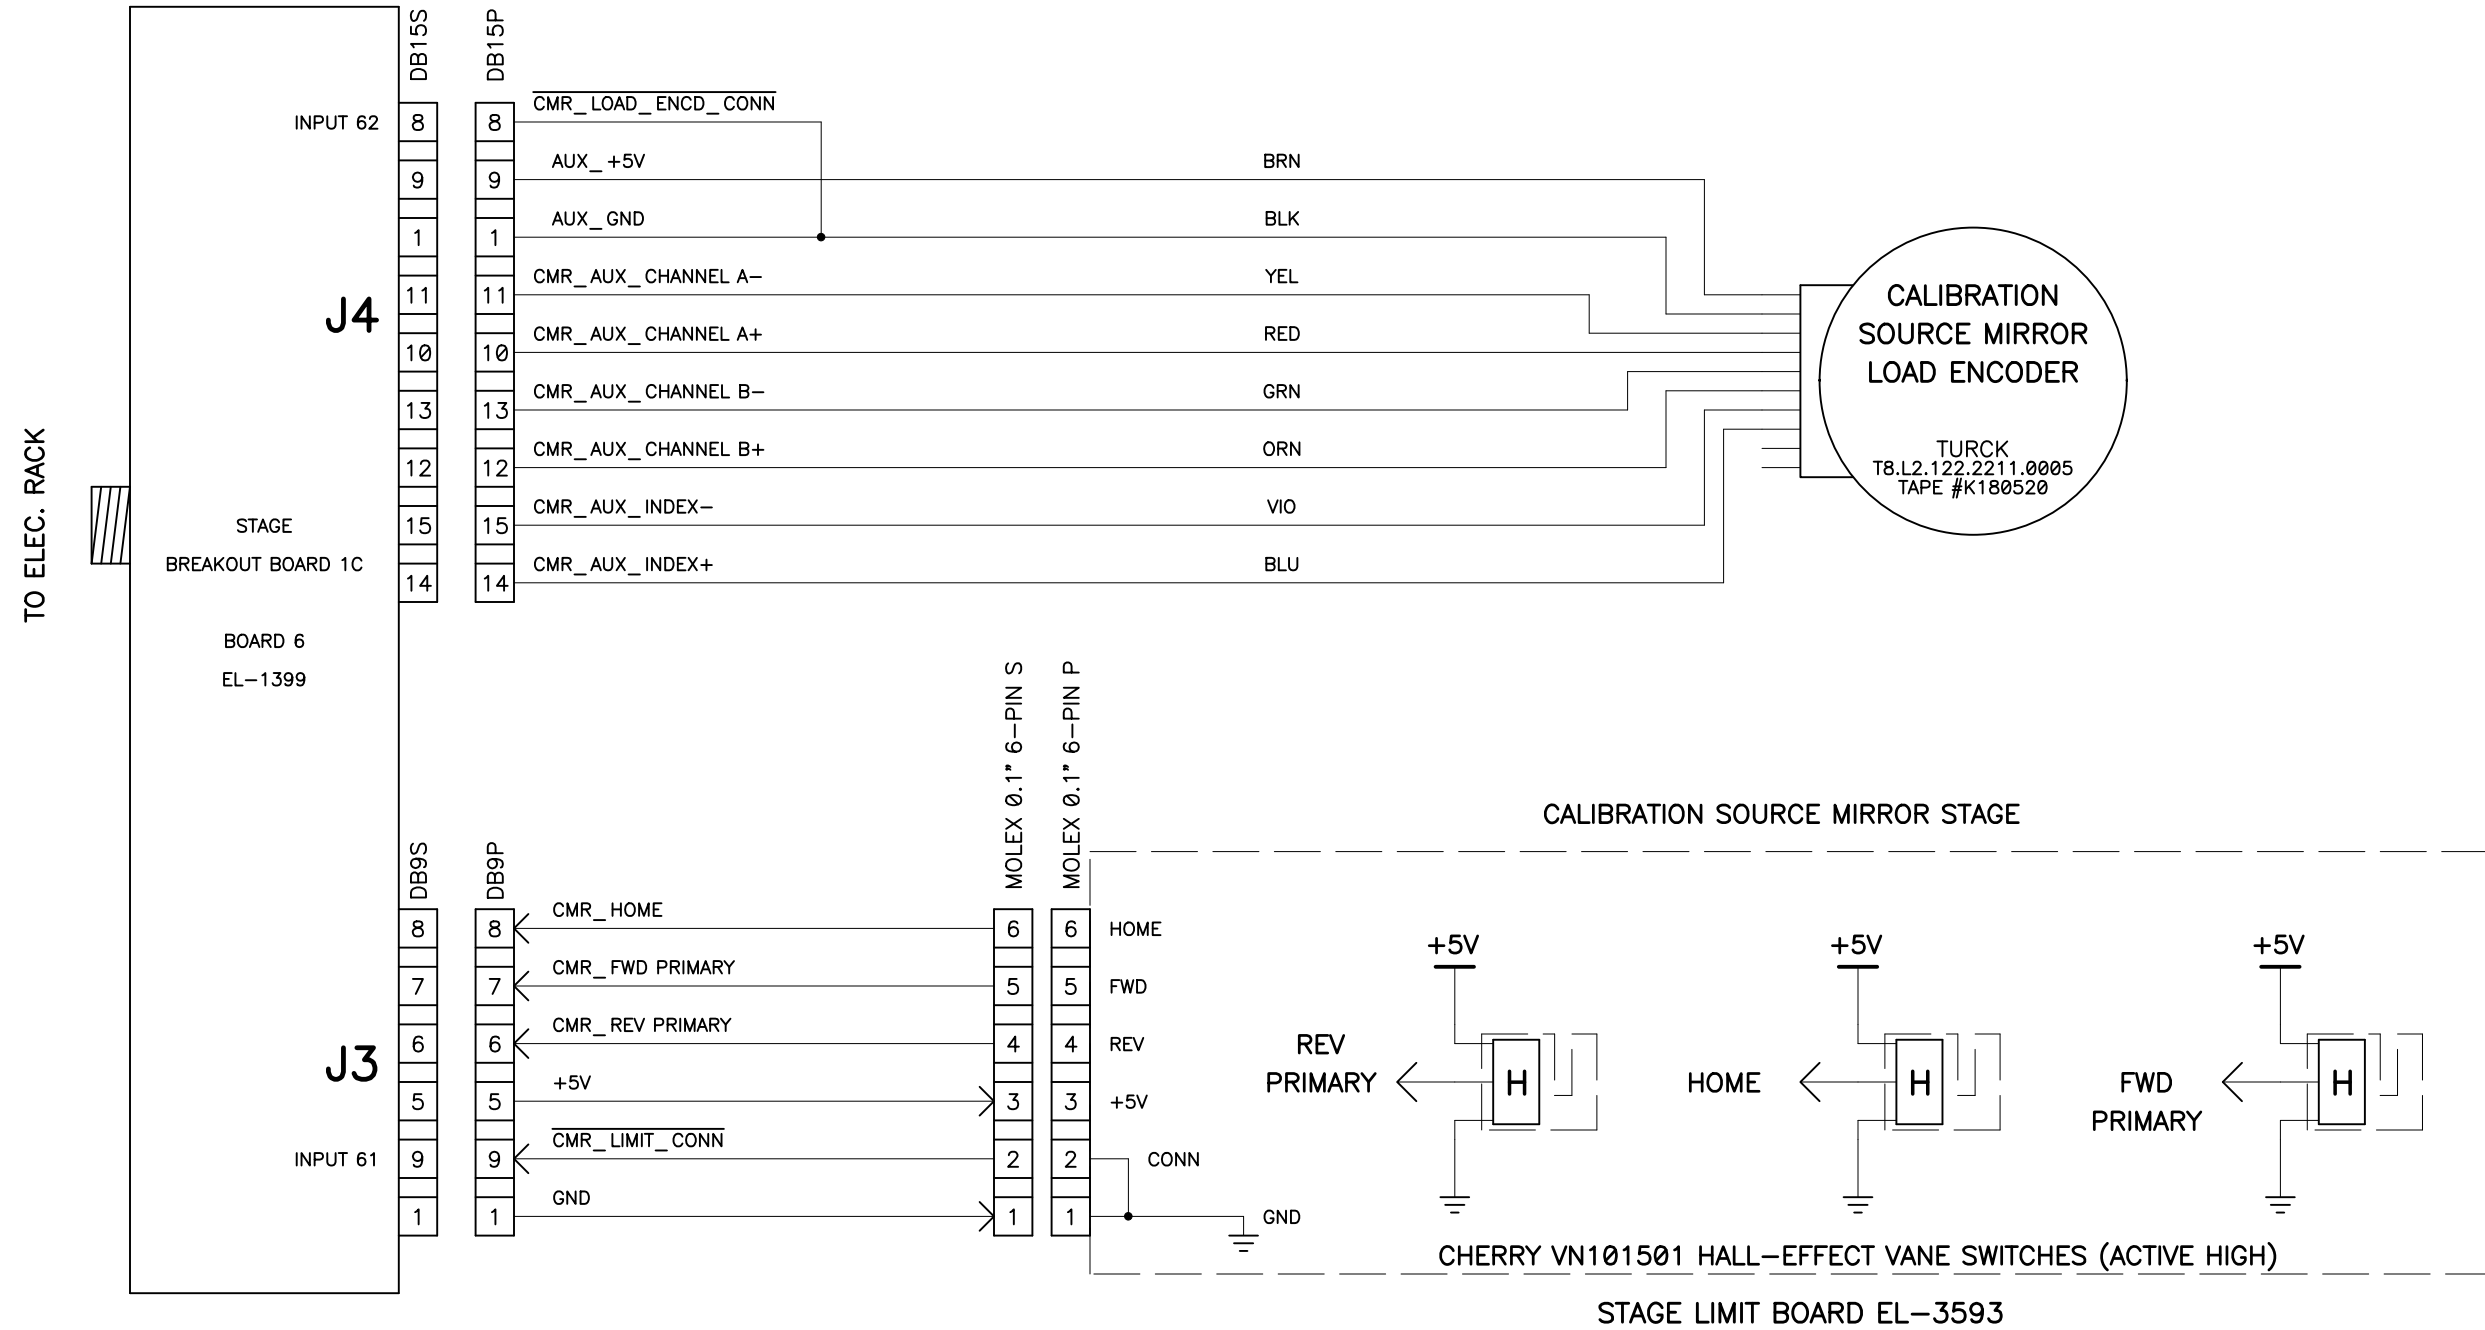

C-AXIS

REVISIONS http://loel.ucolick.org/manual/Apf/schematics/APF_calib_source_mirror_sh_3.pdf

03-01-07 SPLIT SHEET 2 INTO TWO SHEETS
11-28-11 ADDED INPUT BIT INFO

UNIVERSITY OF CALIFORNIA LICK OBSERVATORY		CALIBRATION SOURCE MIRROR STAGE APF SPECTROMETER	
DES'N BY: B. Alcott	ORIGIN DATE: 02-09-04	DWG. NO.	NUM. 3 OF 3
Last SN	MODIFY DATE: 11-28-11	EL-3513	REV. A
PRINT TIME: 10:57:46	PRINT DATE: Mon Nov 28, 2011		
PATH: APF\		APF_calib_source_mirror.sch	